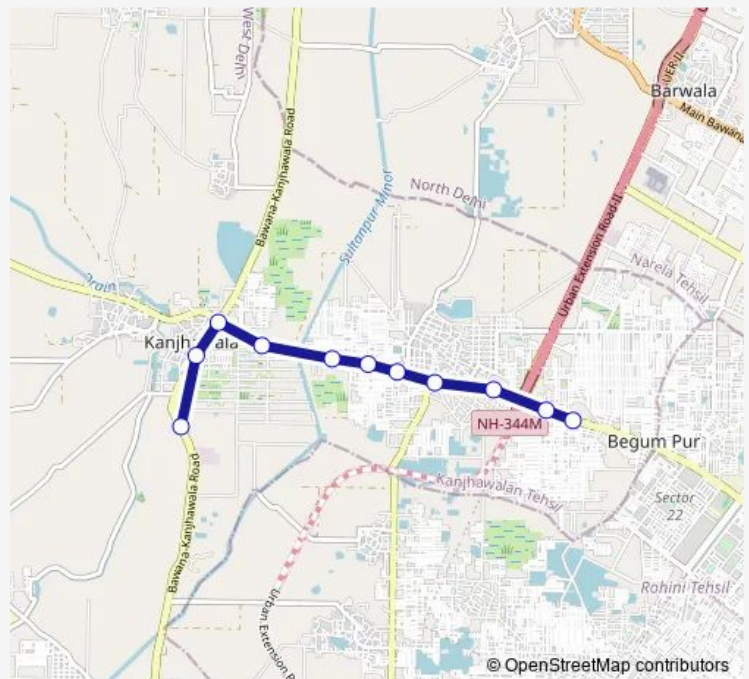

### Route schedule

Sukhbeer Nagar — Kanjhawala Depot (Narela Road)

Monday 05:45-20:55

Tuesday 05:45-20:55

Wednesday 05:45-20:55

Thursday 05:45-20:55

Friday 05:45-20:55

Saturday 05:45-20:55

### Route info

Direction: Sukhbeer Nagar

Stops: 11

Trip Duration: 0 hour 22 min

182aclstlu

BusMaps

182aclstlu Bus time schedules and route maps are available in an offline PDF at [busmaps.com](https://busmaps.com). Use the [busmaps.com](https://busmaps.com) website to see live bus times, train schedule or subway schedule, and step-by-step directions for all public transit in Kanjhawala