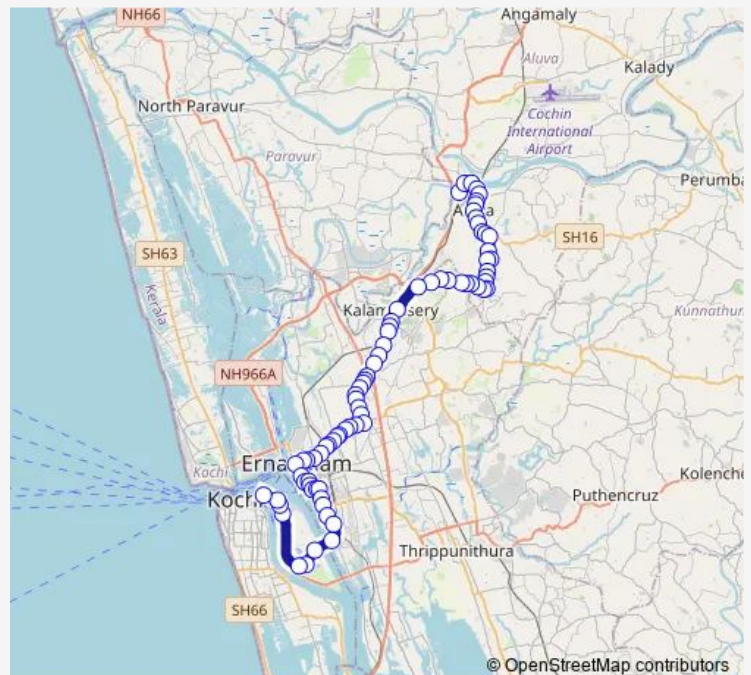

### Direction

Aluva — Wellington Island

77 stops

[Open route schedule](#)

- Aluva
- Bank Junction
- Aluva Palace
- Town Hall
- Pump Junction
- Zeenath Junction
- Aluva Police Station
- Power House
- Assisi
- Andicompany
- Carmel Hospital
- Ashokapuram
- Cochin Bank
- Kodikuthmala
- Valavu
- Dynamic
- Adivaram
- kombara
- Varnam Nagar
- Kuzhikkattukara
- Thorappu Junction

### Route schedule

Aluva — Wellington Island

Monday	06:00
Tuesday	06:00
Wednesday	06:00
Thursday	06:00
Friday	06:00
Saturday	06:00
Sunday	06:00

### Route info

Direction: Aluva

Stops: 77

Trip Duration: 1 hour 43 min

Aluva ↔ Wellington Island (via Menaka)

Chaleppally

NAD Signal

Pullalikkara

## Route info

Direction: Wellington Island

Stops: 80

Trip Duration: 1 hour 40 min

High Court Junction

Saritha

St Alberts

Kacheripadi