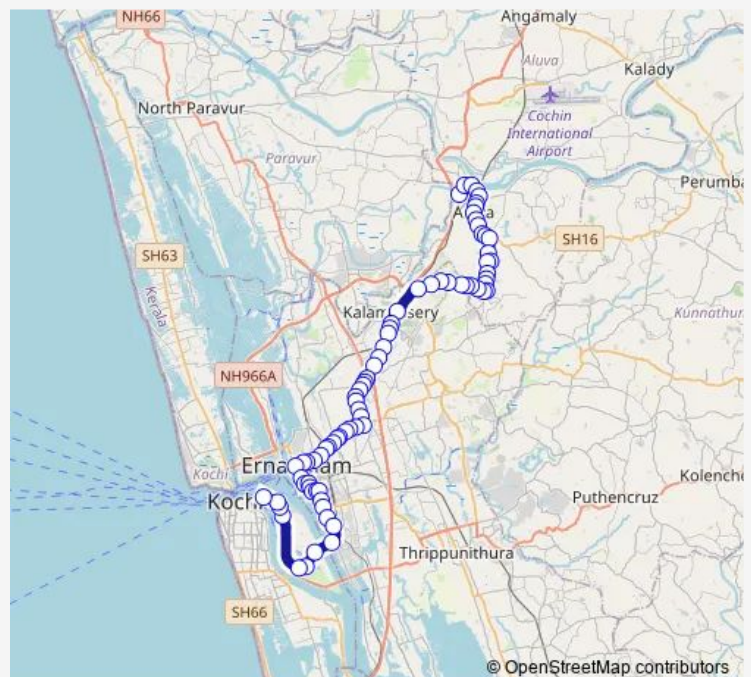

### Direction

Aluva — Wellington Island

77 stops

[Open route schedule](#)

- Aluva
- Bank Junction
- Aluva Palace
- Town Hall
- Pump Junction
- Zeenath Junction
- Aluva Police Station
- Power House
- Assisi
- Andicompany
- Carmel Hospital
- Ashokapuram
- Cochin Bank
- Kodikuthmala
- Valavu
- Dynamic
- Adivaram
- kombara
- Varnam Nagar
- Kuzhikkattukara
- Thorappu Junction

### Route schedule

Aluva — Wellington Island

Monday	06:00
Tuesday	06:00
Wednesday	06:00
Thursday	06:00
Friday	06:00
Saturday	06:00
Sunday	06:00

### Route info

Direction: Aluva

Stops: 77

Trip Duration: 1 hour 43 min

Aluva ↔ Wellington Island (via Menaka)

Chaleppally

NAD Signal

Pullalikkara

## Route info

Direction: Wellington Island

Stops: 80

Trip Duration: 1 hour 40 min

High Court Junction

Saritha

St Alberts

Kacheripadi