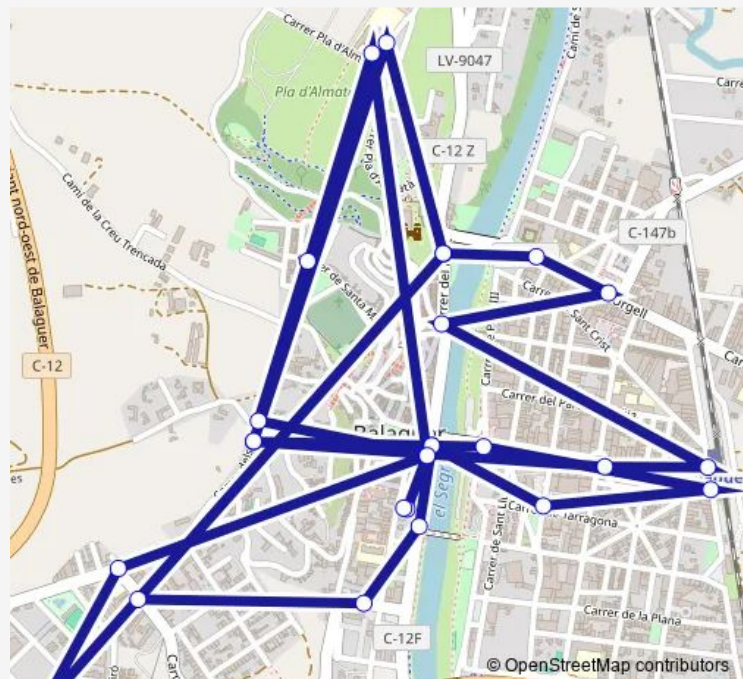

Direction
 Firals A-Blguer — Carrer La Muralla A-Blguer
 33 stops
[Open route schedule](#)

- Firals A-Blguer
- Carrer Erals A-Blguer
- Carrer Erals B-Blguer
- Seca A-Blguer
- Roca Pallissa-Blguer
- Seca C-Blguer
- Col.La Noguera A-Blguer
- Consell Comarcal A-Blguer
- La Miranda A-Blguer
- Pl.Mercadal A-Blguer
- Pl.Pau Casals-Blguer
- Pere llii-Pasarel-Blguer
- Pere llii-Vetles-Blguer
- Casal Davis A-Blguer
- Blocs La Caixa A-Blguer
- Inst.Ciutat D Balaguera-Blguer
- Poliesportiu-Blguer
- Esc.Gaspar De Portola-Blguer
- Inst.Ciutat D Balaguerb-Blguer
- Col.Montroig-Blguer
- Blocs La Caixa li-Blguer

Route schedule
 Firals A-Blguer — Carrer La Muralla A-Blguer

Monday	08:18
Tuesday	08:18
Wednesday	08:18
Thursday	08:18
Friday	08:18
Saturday	—
Sunday	—

Route info
 Direction: Firals A-Blguer
 Stops: 33
 Trip Duration: 0 hour 37 min

Friday 14:19

Saturday —

Sunday —

Route info

Direction: Poliesportiu-Blguer

Stops: 18

Trip Duration: 0 hour 31 min

Direction

Route info

Direction: Firals A-Blguer

Stops: 27

Trip Duration: 0 hour 32 min

Carrer Erals D-Blguer

Carrer La Muralla A-Blguer

ALSA - L3etd Bus time schedules and route maps are available in an offline PDF at busmaps.com. Use the busmaps.com website to see live bus times, train schedule or subway schedule, and step-by-step directions for all public transit in Balaguer