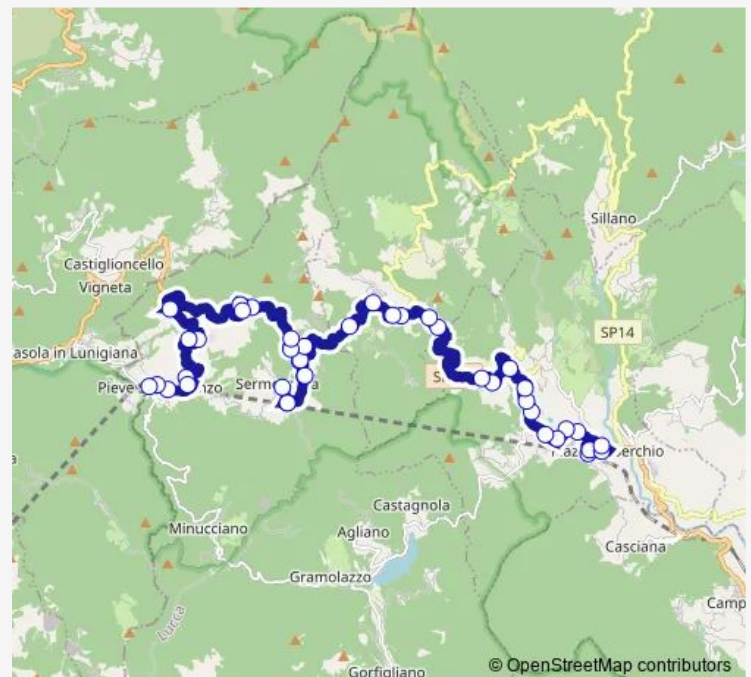

Direction

Piazza Al Serchio Fs — Pieve S.Lorenzo Fs

41 stops

[Open route schedule](#)

- Piazza Al Serchio Fs
- Via Stazione Scuole Elem.
- P.Serchio Comune Scuole 1
- Piazza Al Serchio 2
- Ss.445 Past.Marovelli
- Ss.445 Pizzeria
- Ss.445 Bv.Stazione
- S.R. 445
- Ss.445 Bv.Campo Sportivo
- S.R. 445 Colognola
- Ss.445
- Ss.445 Ex Cementeria
- Gragnana 2
- Ss.445 Civ.59
- Ss.445
- Ss.445 Civ.41
- Inferno 2
- Ss.445 Civ.7
- Bivio Giuncugnano 2
- Casina Rossa Giuncugnano 2
- Via Per Carpinelli Civ.1

Route schedule

Piazza Al Serchio Fs — Pieve S.Lorenzo Fs

Monday	06:10
Tuesday	06:10
Wednesday	06:10
Thursday	06:10
Friday	06:10
Saturday	06:10
Sunday	—

Route info

Direction: Piazza Al Serchio Fs

Stops: 41

Trip Duration: 0 hour 53 min

Via Sermezzana Civ.6

Albiano

Sermezzana

Bivio Albiano

Via Sermezzana Civ.6

Via Sermezzana Loc.Giunchi

Carpinelli

Ss.445 Civ.77

Direction: Pieve S.Lorenzo Fs

Stops: 20

Trip Duration: 0 hour 35 min

E67 Bus time schedules and route maps are available in an offline PDF at busmaps.com. Use the busmaps.com website to see live bus times, train schedule or subway schedule, and step-by-step directions for all public transit in Piazza al Serchio-San Michele