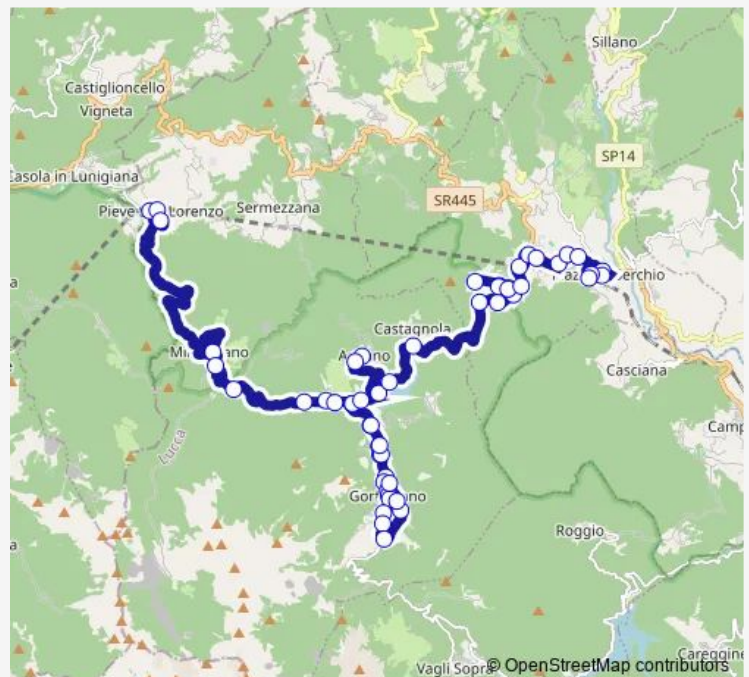

Friday 16:00

Saturday —

Sunday —

Route info

Direction: Pieve S.Lorenzo Scuole

Stops: 5

Trip Duration: 0 hour 10 min

E67 — Pieve S.Lorenzo-Metra-Carpinelli

Direction

Argigliano — Carpinelli Capolinea

15 stops

[Open route schedule](#)

Argigliano

Pieve S.Lorenzo Fs

Pieve S.Lorenzo Bv.Minucciano

Pieve S.Lorenzo Scuole

Thursday 13:43

Friday 13:43

Saturday 13:43

Sunday —

Route info

Direction: Argigliano

Stops: 15

Trip Duration: 0 hour 22 min