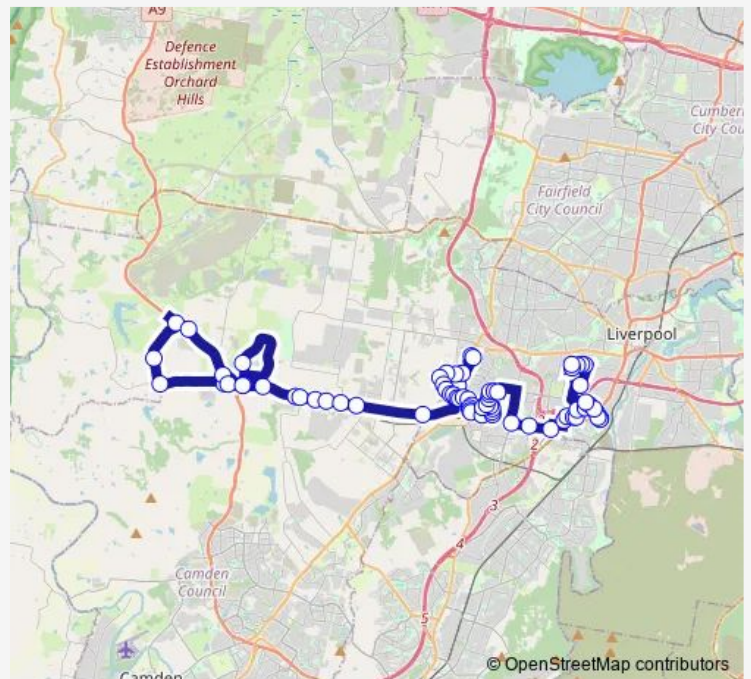

Bringelly Rd At King St

Bringelly Rd At Kelly St

Bringelly Rd Opp Cowpasture Rd

Cowpasture Rd Opp 155

Route schedule

Greendale Rd Opp Bringelly Public School — Lurnea Public School, West St

Monday 07:15

Tuesday 07:15

Wednesday 07:15

Thursday 07:15

Friday —

Saturday —

Sunday —

Route info

Direction: Greendale Rd Opp Bringelly Public School

Stops: 73

Trip Duration: 1 hour 33 min

1044 — Greendale and Northern to William Carey Christian School

Mannow Av Before Cowpasture Rd

Cowpasture Rd After Tibooburra Rd

Greenway Dr After Cowpasture Rd

Greenway Dr Opp Greenway Park