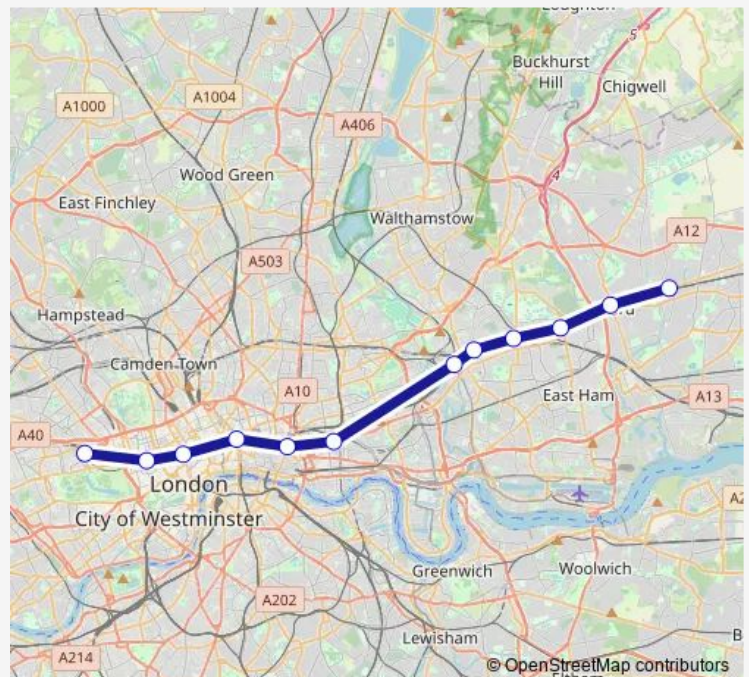

Manor Park

Forest Gate

Maryland

Stratford (London)

Whitechapel

London Liverpool Street

Farringdon

Tottenham Court road

Friday —

Saturday —

Sunday

09:54

Route info

Direction: Seven Kings

Stops: 12

Trip Duration: 0 hour 35 min

■ Elizabeth line — Seven Kings - London Paddington

Elizabeth line Rail time schedules and route maps are available in an offline PDF at busmaps.com. Use the busmaps.com website to see live bus times, train schedule or subway schedule, and step-by-step directions for all public transit in London