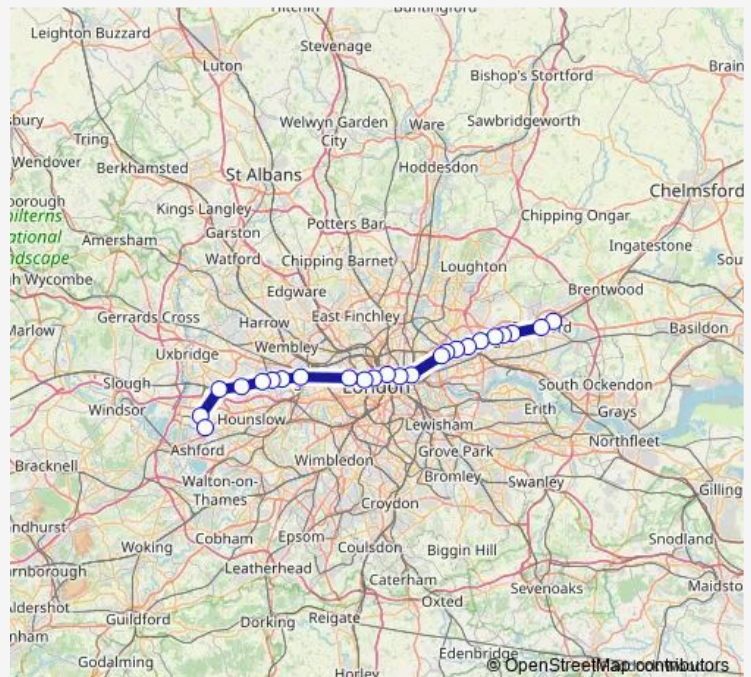

Rail Elizabeth line Gidea Park - Heathrow Terminal 4

[Go to website](#)

Direction

Gidea Park — Heathrow Terminal 4

24 stops

[Open route schedule](#)

- Gidea Park
- Romford
- Chadwell Heath
- Goodmayes
- Seven Kings
- Ilford
- Manor Park
- Forest Gate
- Maryland
- Stratford (London)
- Whitechapel
- London Liverpool Street
- Farringdon
- Tottenham Court road
- Bond street
- London Paddington
- Acton Main Line
- Ealing Broadway
- West Ealing
- Hanwell
- Southall

Route schedule

Gidea Park — Heathrow Terminal 4

Monday	05:25
Tuesday	05:25
Wednesday	05:25
Thursday	05:25
Friday	05:25
Saturday	05:25
Sunday	—

Route info

Direction: Gidea Park

Stops: 24

Trip Duration: 1 hour 17 min

Elizabeth line — Gidea Park - Heathrow Terminal 4

Hayes & Harlington

Heathrow Terminals 2 & 3

Heathrow Terminal 4

Elizabeth line Rail time schedules and route maps are available in an offline PDF at busmaps.com. Use the busmaps.com website to see live bus times, train schedule or subway schedule, and step-by-step directions for all public transit in London