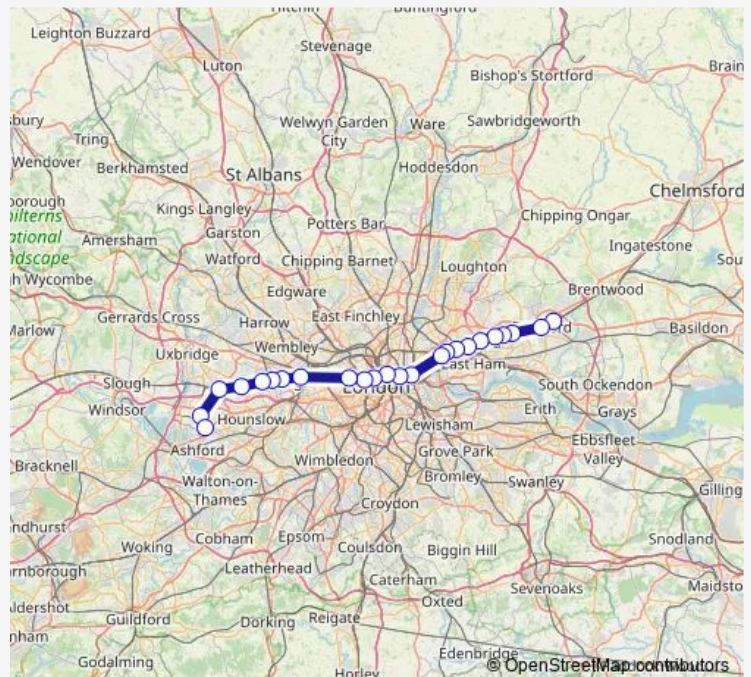

Rail Elizabeth line Gidea Park - Heathrow Terminal 4

[Go to website](#)

Direction

Gidea Park — Heathrow Terminal 4

24 stops

[Open route schedule](#)

- Gidea Park
- Romford
- Chadwell Heath
- Goodmayes
- Seven Kings
- Ilford
- Manor Park
- Forest Gate
- Maryland
- Stratford (London)
- Whitechapel
- London Liverpool Street
- Farringdon
- Tottenham Court road
- Bond street
- London Paddington
- Acton Main Line
- Ealing Broadway
- West Ealing
- Hanwell
- Southall

Route schedule

Gidea Park — Heathrow Terminal 4

Monday	05:25-05:32
Tuesday	05:25
Wednesday	05:25
Thursday	05:25
Friday	05:25-05:32
Saturday	05:25-05:32
Sunday	—

Route info

Direction: Gidea Park

Stops: 24

Trip Duration: 1 hour 17 min

Elizabeth line — Gidea Park - Heathrow Terminal 4

Hayes & Harlington

Heathrow Terminals 2 & 3

Heathrow Terminal 4

Elizabeth line Rail time schedules and route maps are available in an offline PDF at busmaps.com. Use the busmaps.com website to see live bus times, train schedule or subway schedule, and step-by-step directions for all public transit in London