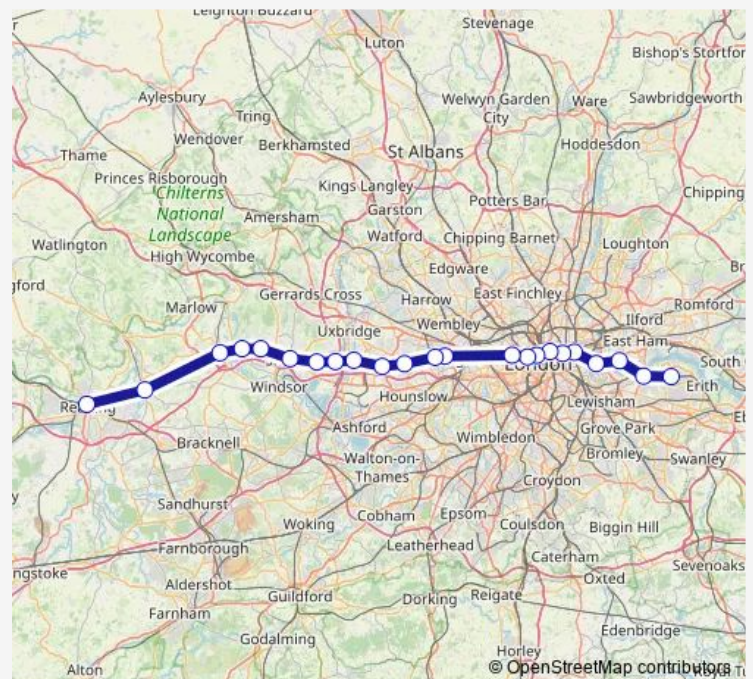

Thursday —

Friday —

Saturday —

Sunday 19:03-21:29

Route info

Direction: Reading

Stops: 21

Trip Duration: 1 hour 27 min

Elizabeth line — Abbey Wood (London) - Reading

Direction

Reading — Abbey Wood (London)

23 stops

[Open route schedule](#)

Reading

Twyford

Maidenhead