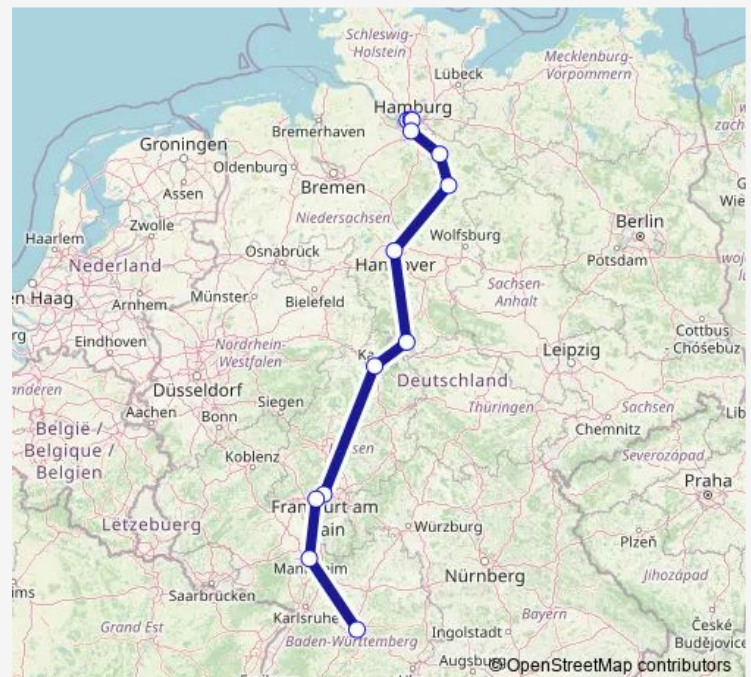

Rail ICE 671

[Go to website](#)

Direction

Hamburg-Altona — Stuttgart Hbf

13 stops

[Open route schedule](#)

Hamburg-Altona

Hamburg Dammtor

Hamburg Hbf

Hamburg-Harburg

Lüneburg

Uelzen

Hannover Hbf

Göttingen

Kassel-Wilhelmshöhe

Frankfurt(Main)Süd

Frankfurt(M) Flughafen Fernbf

Mannheim Hbf

Stuttgart Hbf

Route schedule

Hamburg-Altona — Stuttgart Hbf

Monday —

Tuesday —

Wednesday —

Thursday —

Friday —

Saturday 04:40

Sunday —

Route info

Direction: Hamburg-Altona

Stops: 13

Trip Duration: 5 hour 55 min

ICE 671

BusMaps