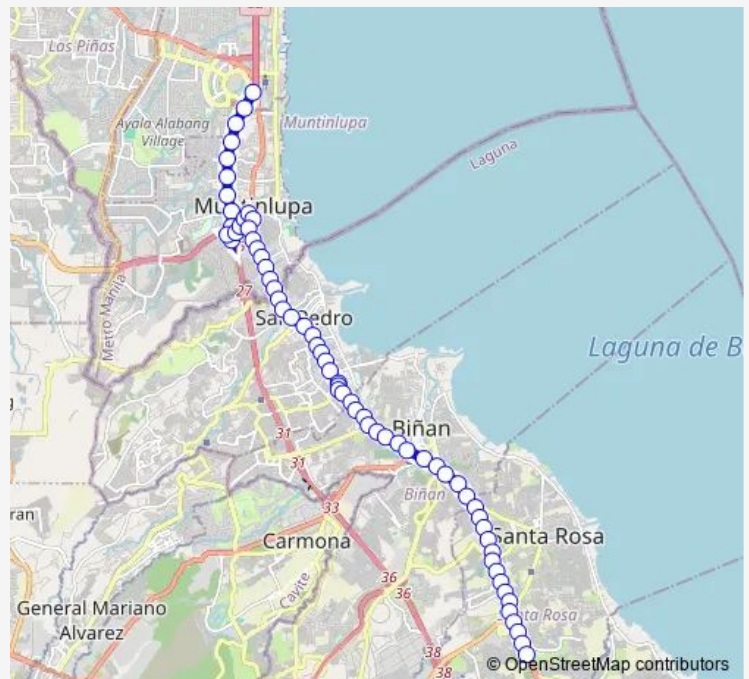

Estanislao St / South Luzon Expressway Intersection, Muntinlupa City, Manila

South Luzon Expressway, Muntinlupa City, Manila

South Luzon Expressway / Gen Paulino Santos Ave Intersection, Muntinlupa City, Manila

Monday 00:00

Tuesday 00:00

Wednesday 00:00

Thursday 00:00

Friday 00:00

Saturday 00:00

Sunday 00:00

Route info

Direction: South Luzon Expressway, Muntinlupa City, Manila

Stops: 64

Trip Duration: 1 hour 32 min

■ Alabang - Calamba via Expressway

National Hwy, Muntinlupa City, Manila

National Hwy, Muntinlupa City, Manila