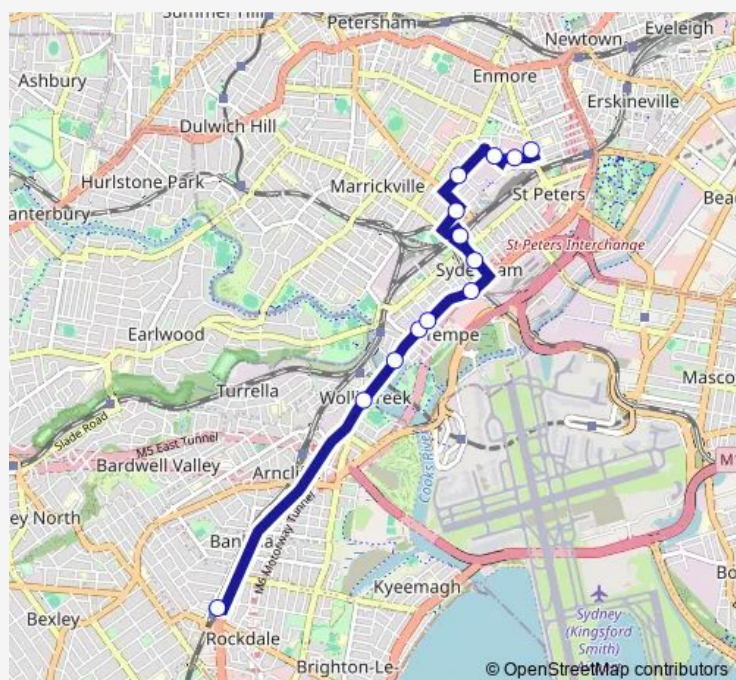

Princes Hwy Opp Cahill Park

Kendrick Park, Princes Hwy

Princes Hwy Opp Fanning St

Princes Hwy At Union St

Princes Hwy At Terry St

Railway Rd Opp Sydenham Green

Sydenham Station, Burrows Av, Stand A

Buckley St At Wilkinson Pl

Fitzroy St Opp Saywell St

Edinburgh Rd Before Smidmore St

Marrickville Metro Shopping Centre, Smidmore St

Edgeware Rd Opp Wells St

Route schedule

Rockdale Station, Geeves Av, Stand A — Edgeware Rd Opp Wells St

|           |       |
|-----------|-------|
| Monday    | 08:33 |
| Tuesday   | 08:33 |
| Wednesday | 08:33 |
| Thursday  | 08:33 |
| Friday    | 08:33 |
| Saturday  | —     |
| Sunday    | —     |

Route info

Direction: Rockdale Station, Geeves Av, Stand A

Stops: 13

Trip Duration: 0 hour 30 min

702s — Rockdale Station to St Pius, Enmore

702s School Bus time schedules and route maps are available in an offline PDF at [busmaps.com](https://busmaps.com). Use the [busmaps.com](https://busmaps.com) website to see live bus times, train schedule or subway schedule, and step-by-step directions for all public transit in Sydney