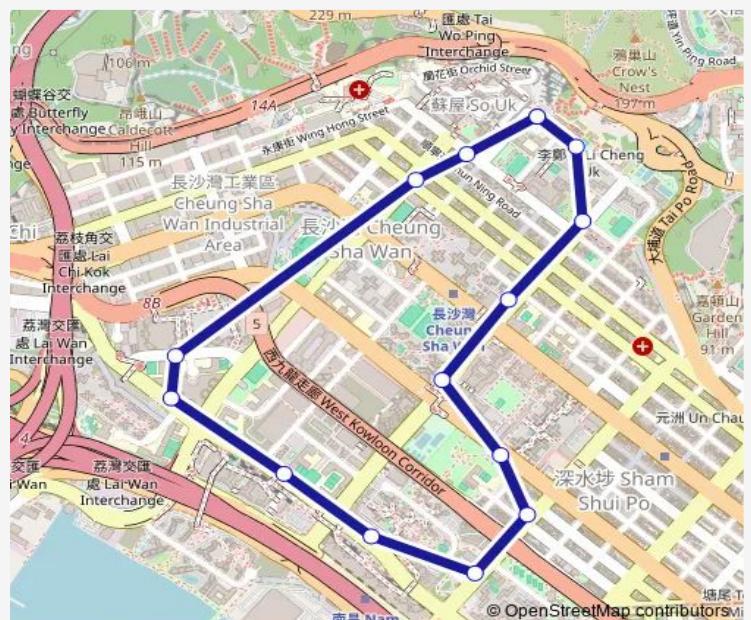

### Route schedule

[Ctb] Cheung SHA WAN Jockey Club Clinic, Kwong LEE Road[[Kmb] Jockey Club Clinic Cheung SHA Wan — [Ctb] Cheung SHA WAN Jockey Club Clinic, Kwong LEE Road[[Kmb] Jockey Club Clinic Cheung SHA Wan

### Route info

Direction: [Ctb] Cheung SHA WAN Jockey Club Clinic, Kwong LEE Road[[Kmb] Jockey Club Clinic Cheung SHA Wan

Stops: 15

Trip Duration: 0 hour 19 min

[Ctb] Cheung SHA WAN Station, Tonkin Street[[Kmb+Ctb] Cheung SHA WAN Station/<Br>Cheung SHA WAN Station, Tonkin Street[[Kmb] Cheung SHA WAN Station