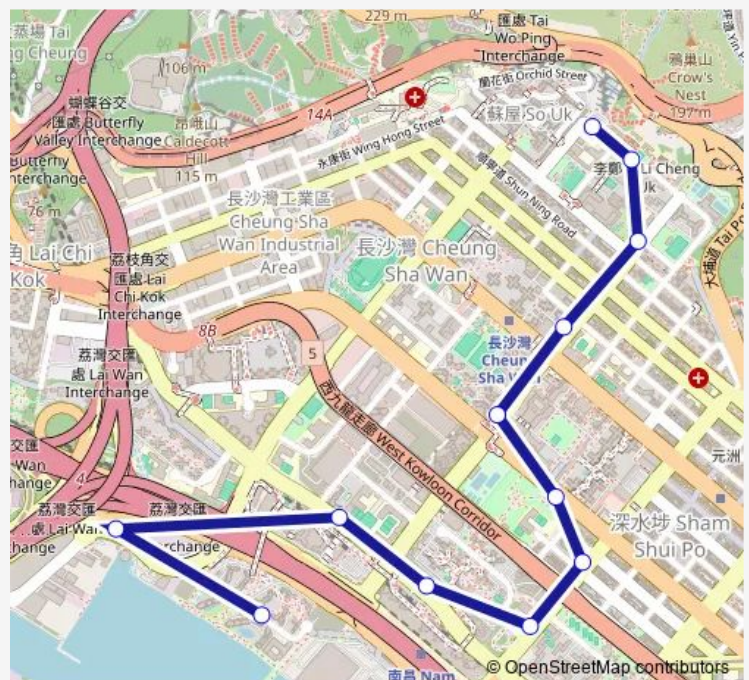

[Ctb] Tomb Park, Tonkin Street[[Kmb] Tomb Park

[Ctb] LAI Yeung House LEI Cheng UK Estate, Kwong LEE Road[[Kmb] LAI Yeung House, LEI Cheng UK Estate

Route schedule

[Ctb] HOI Ying Estate[[Kmb] Cheung SHA WAN (HOI Ying Estate) BUS Terminus — [Ctb] Cheung SHA WAN Jockey Club Clinic, Kwong LEE Road[[Kmb] Jockey Club Clinic Cheung SHA Wan

Monday 06:52

Tuesday 06:52

Wednesday 06:52

Thursday 06:52

Friday 06:52

Saturday —

Sunday —

Route info

Direction: [Ctb] HOI Ying Estate[[Kmb] Cheung SHA WAN (HOI Ying Estate) BUS Terminus

Stops: 12

Trip Duration: 0 hour 22 min

[Ctb] Cheung SHA WAN Jockey Club Clinic, Kwong LEE
Road|[Kmb] Jockey Club Clinic Cheung SHA Wan