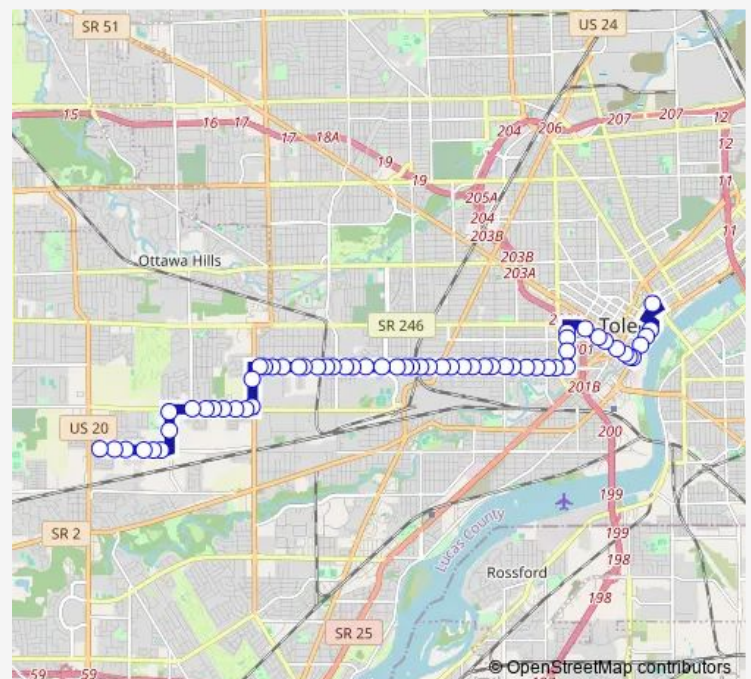

Nebraska & Secor Sw

Nebraska & Searles Se

Nebraska & Underwood Sw

Route schedule

South & Westhaven Ne — Huron & Cherry (HUB Side)

Monday 05:09-20:39

Tuesday 05:09-20:39

Wednesday 05:09-20:39

Thursday 05:09-20:39

Friday 05:09-20:39

Saturday 08:04-20:04

Sunday 08:04-17:04

Route info

Direction: South & Westhaven Ne

Stops: 55

Trip Duration: 0 hour 41 min

27N — Detour South/Reynolds via Nebraska

Nebraska & Ranch Sw

Nebraska & Elysian Sw

Nebraska & Wamba Sw

Nebraska & Ascot Sw

Nebraska & Kopernik Sw

Nebraska & Greening Sw

Nebraska & Hinde Sw

Sunday 07:30-19:30

Route info

Direction: Huron & Cherry (HUB Side)

Stops: 61

Trip Duration: 0 hour 34 min

Nebraska & Pulaski Ne

Nebraska & Detroit Ne

Nebraska & Detroit Nw