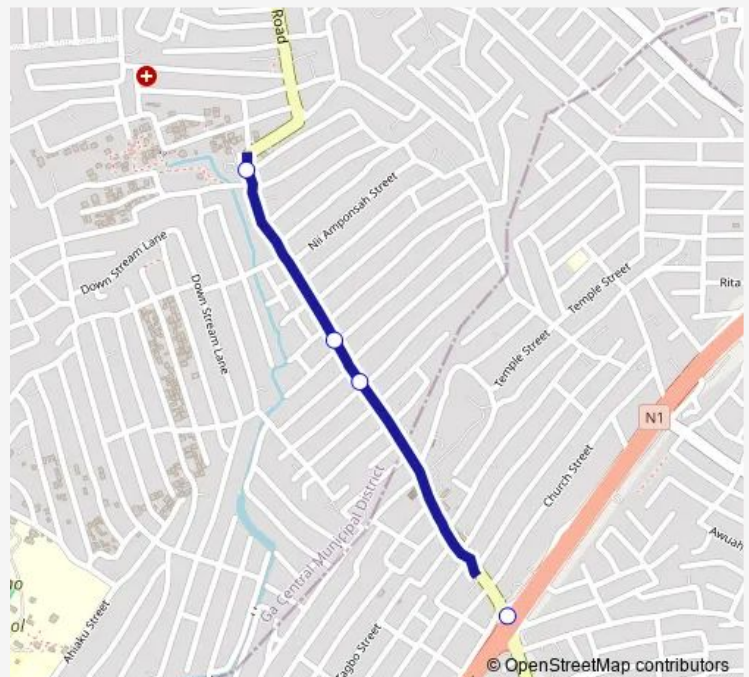

Bus 325B Santa Maria to Kwashieman Station

[Go to website](#)

Direction

Terminal Santa Maria — Terminal Kwashieman Station

4 stops

[Open route schedule](#)

Terminal Santa Maria

Video 325

Blue Kiosk 409

Terminal Kwashieman Station

Route schedule

Terminal Santa Maria — Terminal Kwashieman Station

Monday	11:09
Tuesday	11:09
Wednesday	11:09
Thursday	11:09
Friday	11:09
Saturday	11:09
Sunday	11:09

Route info

Direction: Terminal Santa Maria

Stops: 4

Trip Duration: 0 hour 21 min

■ 325B — Santa Maria to Kwashieman Station

BusMaps

325B Bus time schedules and route maps are available in an offline PDF at busmaps.com. Use the busmaps.com website to see live bus times, train schedule or subway schedule, and step-by-step directions for all public transit in Accra