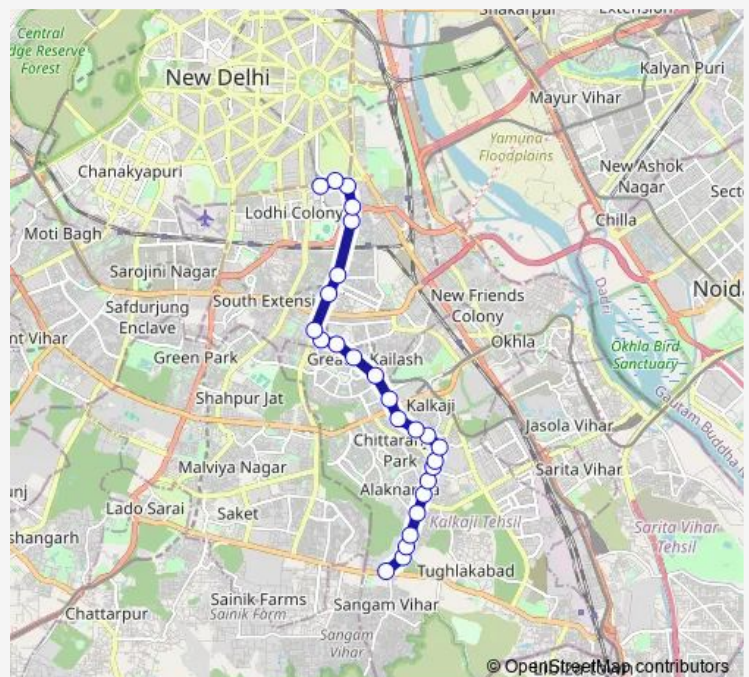

Saturday 21:02-23:32

Sunday 21:02-23:32

### Route info

Direction: Hamdard Nagar / Sangam Vihar

Stops: 26

Trip Duration: 0 hour 45 min

548Istldown

BusMaps

Pant Nagar

CGO Complex