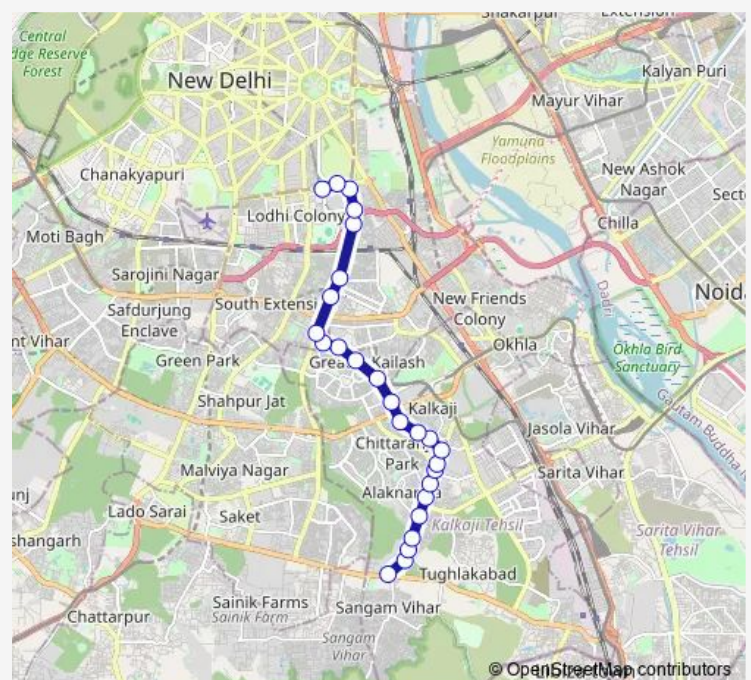

Central School (Andews Ganj)

Mckr Hospital

Defence Colony

Route schedule

Hamdard Nagar / Sangam Vihar — Sunehari Pulla Depot / Jawahar Lal Nehru Stadium Terminal

Monday 21:02-23:32

Tuesday 21:02-23:32

Wednesday 21:02-23:32

Thursday 21:02-23:32

Friday 21:02-23:32

Saturday 21:02-23:32

Sunday 21:02-23:32

Route info

Direction: Hamdard Nagar / Sangam Vihar

Stops: 26

Trip Duration: 0 hour 45 min

548Istldown

BusMaps

Pant Nagar

CGO Complex

Lodhi Hotel

Ishpat Bhawan

Sunehari Pulla Depot / Jawahar Lal Nehru Stadium Terminal

548Istdown Bus time schedules and route maps are available in an offline PDF at busmaps.com. Use the busmaps.com website to see live bus times, train schedule or subway schedule, and step-by-step directions for all public transit in Defence Colony