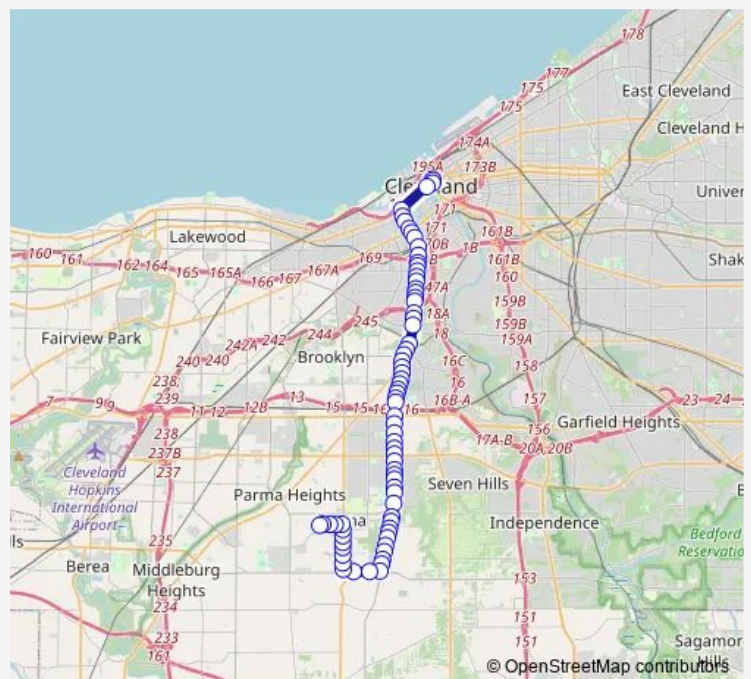

W Pleasant Valley RD & Ridge Rd

5921 W PLEASANT VALLEY RD

5203 W PLEASANT VALLEY RD

State RD & W Pleasant Valley Rd

State RD & Sassafras Dr

7271 State Rd

State RD & Dentzler Rd

State RD & Jeanne Dr

State RD & Hetzel Dr

State RD & Stanfield Dr

6765 State Rd

**Route schedule**

Parma Transit Center Stop 3 — ROCKWELL AV & E 3RD ST

Monday	04:14-00:14 <sup>+1</sup>
Tuesday	04:14-00:14 <sup>+1</sup>
Wednesday	04:14-00:14 <sup>+1</sup>
Thursday	04:14-00:14 <sup>+1</sup>
Friday	04:14-00:14 <sup>+1</sup>
Saturday	04:15-00:14 <sup>+1</sup>
Sunday	04:16-00:16 <sup>+1</sup>

**Route info**

Direction: Parma Transit Center Stop 3

Stops: 71

Trip Duration: 0 hour 46 min

51-51A — Metrohealth Line

6753 State Rd

State RD & Orchard Park Dr

State RD & W Ridgewood Dr

State RD & Dellwood Dr

State RD & Somia Dr

State RD & Woodrow Av

State RD & Maplecrest Av

State RD & Marioncliff Dr

State RD & Snow Rd

State RD & Hearthstone Rd

State RD & Pershing Av