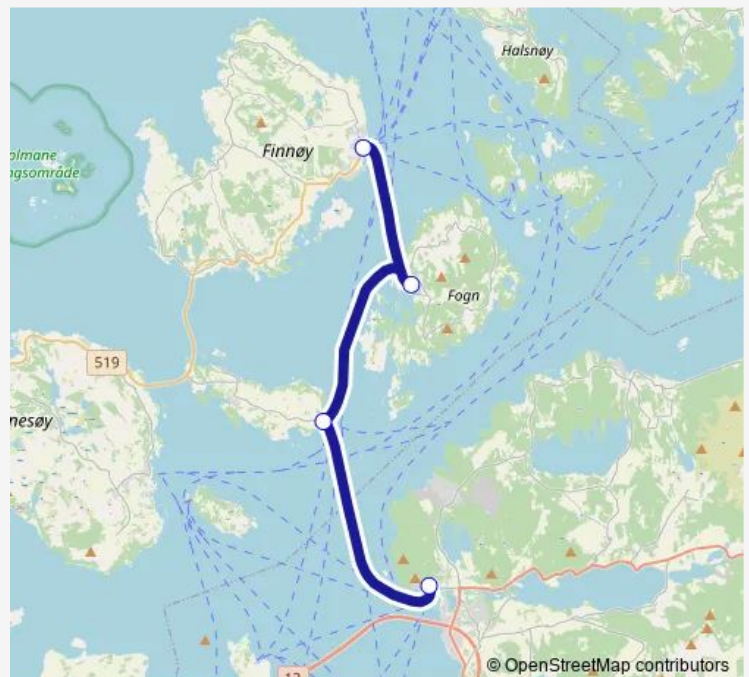

Ferry 506

[Go to website](#)**Direction**

Judaberg hurtigbåtkai — Fiskepirterminalen

4 stops

[Open route schedule](#)

Judaberg hurtigbåtkai

Fogn hurtigbåtkai

Talgje hurtigbåtkai

Fiskepirterminalen

Route schedule

Judaberg hurtigbåtkai — Fiskepirterminalen

Monday	14:40
Tuesday	14:40
Wednesday	14:40
Thursday	14:40
Friday	—
Saturday	—
Sunday	—

Route info

Direction: Judaberg hurtigbåtkai

Stops: 4

Trip Duration: 0 hour 40 min

506

Direction

Tau hurtigbåtkai — Judaberg hurtigbåtkai

4 stops

[Open route schedule](#)

Tau hurtigbåtkai

Stops: 4

Trip Duration: 0 hour 25 min

Direction

Judaberg hurtigbåtkai — Fiskepirterminalen

4 stops

[Open route schedule](#)

Judaberg hurtigbåtkai

Talgje hurtigbåtkai