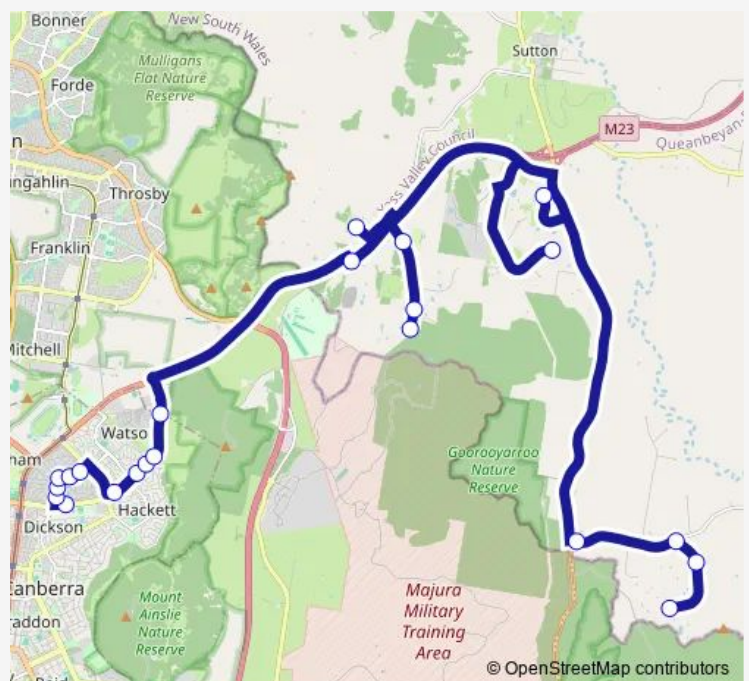

Cartwright Av Turnaround

Wattle Flat Rd Turnaround

Norton Rd After Sutton Rd

66 Poppet Rd

Route schedule

Antill St Before Rosevear Pl — Poppet Rd At Norton Rd

Monday	15:43
Tuesday	15:43
Wednesday	15:43
Thursday	15:43
Friday	15:43
Saturday	—
Sunday	—

Route info

Direction: Antill St Before Rosevear Pl

Stops: 22

Trip Duration: 0 hour 42 min

S250 — Harrison Public to Sutton Federal Hwy Service Rd and Goolabri Dr via Antill St Interchange

Poppet Rd Turnaround

Poppet Rd At Norton Rd

Direction

Ngunnawal PS Wanganeen Av — Antill St Before Rosevear PI

9 stops

[Open route schedule](#)

Ngunnawal PS Wanganeen Av

Amaroo Primary School Bus Bay

Burgmann Anglican School Forde Campus

Monday 15:05

Tuesday 15:05

Wednesday 15:05

Thursday 15:05

Friday 15:05

Saturday —

Sunday —

Route info