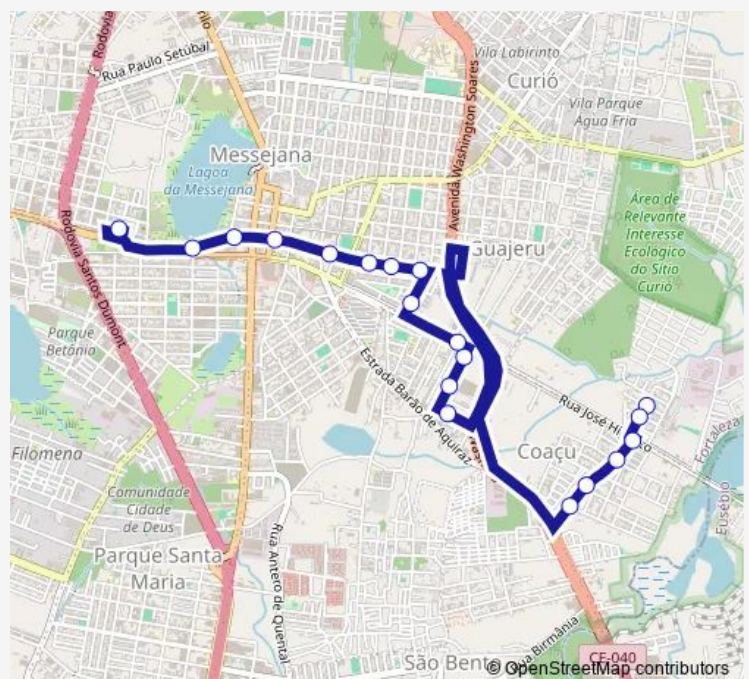

### Route schedule

Praça Terminal Messejana, Sn — RUA José Caetano, Sn

Monday 05:10-00:01<sup>+1</sup>

Tuesday 05:10-00:01<sup>+1</sup>

Wednesday 05:10-00:01<sup>+1</sup>

Thursday 05:10-00:01<sup>+1</sup>

Friday 05:10-00:01<sup>+1</sup>

Saturday 05:12-24:00

Sunday 05:11-23:50

### Route info

Direction: Praça Terminal Messejana, Sn

Stops: 25

Trip Duration: 0 hour 23 min

618-Parque Santa Rosa/Messejana — Parque Santa Rosa/Messejana

BusMaps

Avenida Gurgel DO Amaral, 3335

RUA Gurgel DO Amaral, Sn