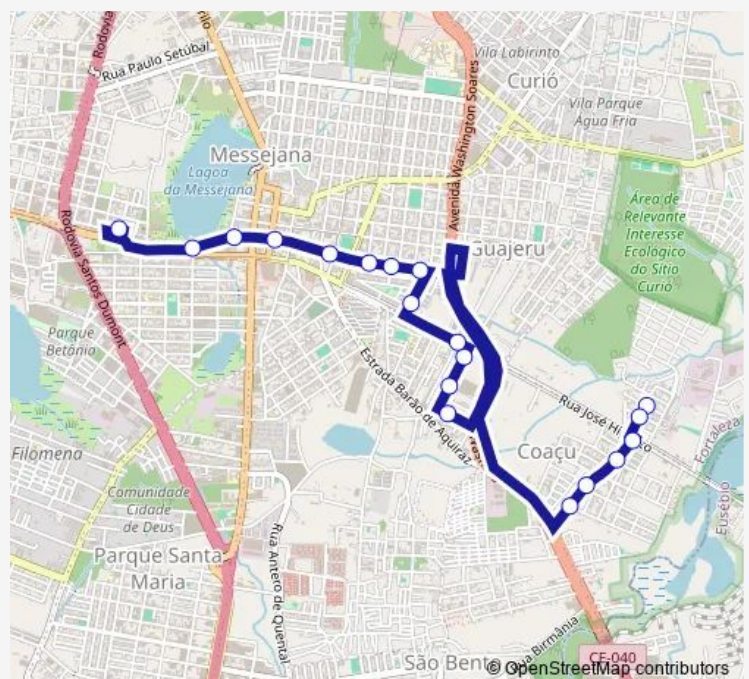

### Route schedule

Praça Terminal Messejana, Sn — RUA José Caetano, Sn

Monday 05:10-00:01<sup>+1</sup>

Tuesday 05:10-00:01<sup>+1</sup>

Wednesday 05:10-00:01<sup>+1</sup>

Thursday 05:10-00:01<sup>+1</sup>

Friday 05:10-00:01<sup>+1</sup>

Saturday 05:12-24:00

Sunday 05:11-23:50

### Route info

Direction: Praça Terminal Messejana, Sn

Stops: 25

Trip Duration: 0 hour 24 min

618-Parque Santa Rosa/Messejana — Parque Santa Rosa/Messejana

BusMaps

Avenida Gurgel DO Amaral, 3335

RUA Gurgel DO Amaral, Sn