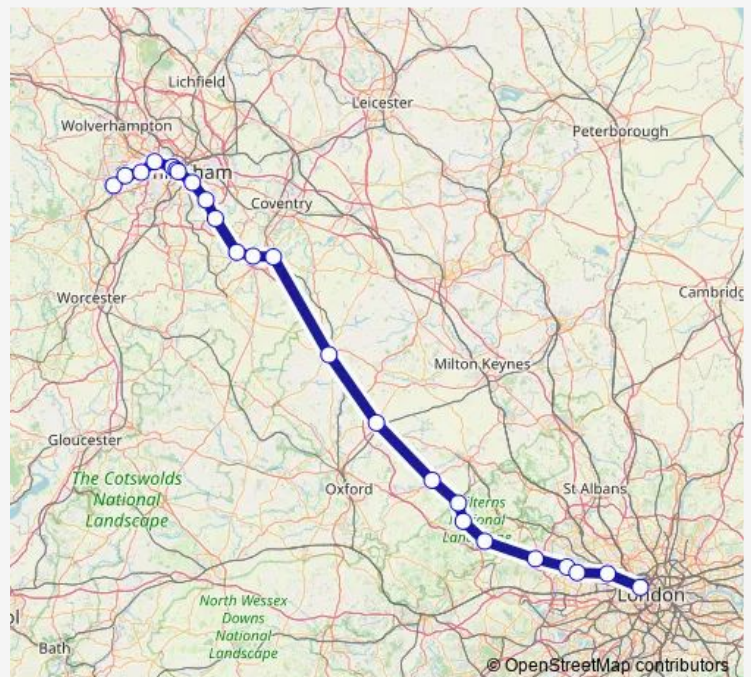

### Direction

Stourbridge Junction — London Marylebone

24 stops

[Open route schedule](#)

- Stourbridge Junction
- Rowley Regis
- Smethwick Galton Bridge
- Jewellery Quarter
- Birmingham Snow Hill
- Birmingham Moor Street
- Tyseley
- Solihull
- Dorridge
- Hatton (Warks)
- Warwick Parkway
- Warwick
- Leamington Spa
- Banbury
- Bicester North
- Haddenham & Thame Parkway
- Princes Risborough
- Saunderton
- High Wycombe
- Gerrards Cross
- West Ruislip

### Route schedule

Stourbridge Junction — London Marylebone

Monday	06:41
Tuesday	—
Wednesday	—
Thursday	—
Friday	—
Saturday	—
Sunday	—

### Route info

Direction: Stourbridge Junction

Stops: 24

Trip Duration: 2 hour 30 min

■ Ch:Sbj->Myb — CH train service from SBJ to Myb

South Ruislip

Wembley Stadium

London Marylebone

**Direction**

Stourbridge Junction — London Marylebone

24 stops

[Open route schedule](#)

Stourbridge Junction

Cradley Heath

Rowley Regis

Smethwick Galton Bridge