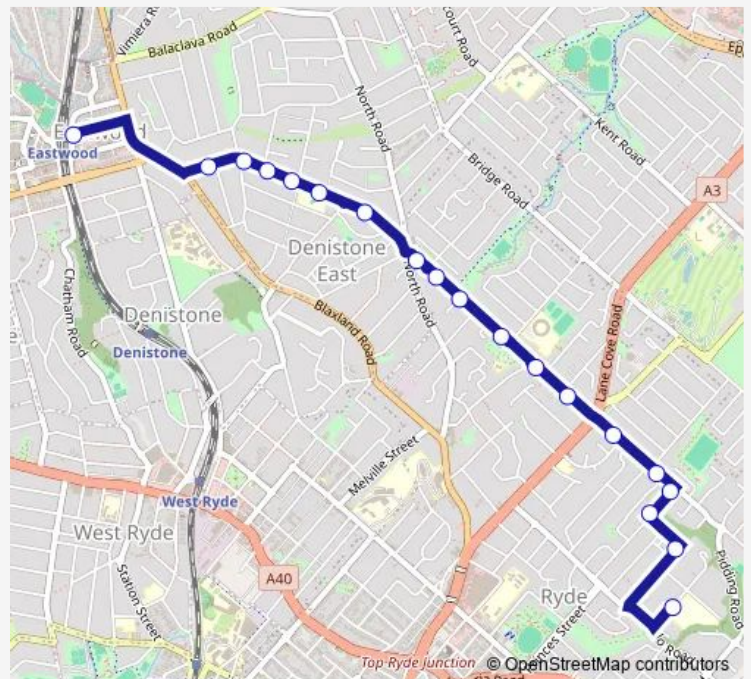

School Bus 635w Ryde Secondary College to Eastwood Station

[Go to website](#)

Direction

Ryde Secondary College, Malvina Rd — Eastwood Station, Ethel St, Stand E

19 stops

[Open route schedule](#)

Ryde Secondary College, Malvina Rd

Quarry Rd Opp Santa Rosa Park

Quarry Rd Opp Olive St

Quarry Rd Before North Rd

Colvin Park, Lovell Rd

Denistone East Public School, Lovell Rd

Lovell Rd Opp Grove St

Lovell Rd Opp Orange St

Lovell Rd At Russell St

Lovell Rd At Hollis Av

Eastwood Station, Ethel St, Stand E

Route schedule

Ryde Secondary College, Malvina Rd — Eastwood Station, Ethel St, Stand E

Monday	15:11-15:17
Tuesday	15:11-15:17
Wednesday	15:11-15:17
Thursday	15:11-15:17
Friday	15:11-15:17
Saturday	—
Sunday	—

Route info

Direction: Ryde Secondary College, Malvina Rd

Stops: 19

Trip Duration: 0 hour 20 min

Direction

Eastwood Station, Ethel St, Stand E — Ryde Secondary College, Malvina Rd

23 stops

[Open route schedule](#)