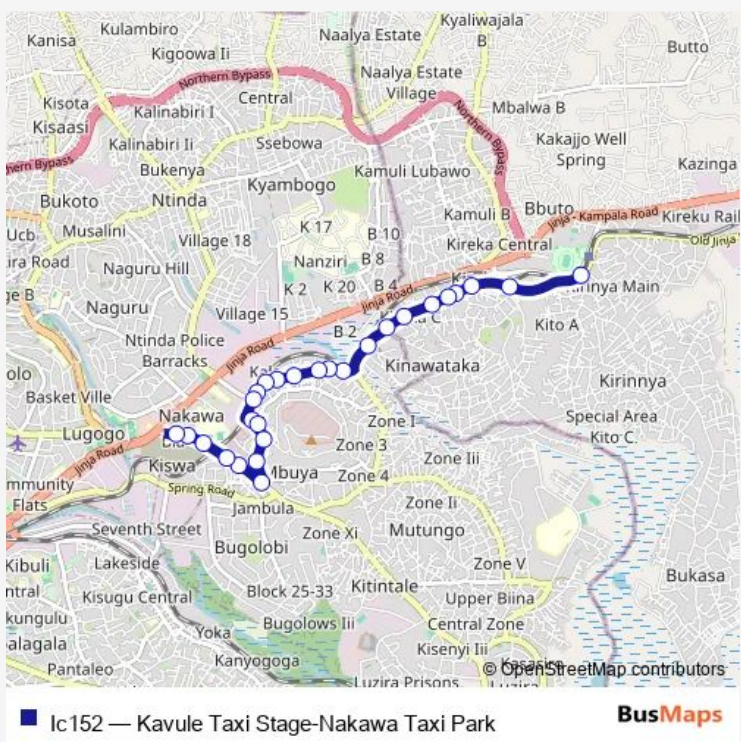

Bus Ic152 Kavule Taxi Stage-Nakawa Taxi Park

[Go to website](#)

Direction
 Kavule Taxi Stage — Ura
 27 stops
[Open route schedule](#)

- Kavule Taxi Stage
- Kirinya Rd - Kasokoso Rd
- Birungi Complex
- Hared Petrol Station (Kirinya Rd)
- Kireka Rd T Intersection
- Bumper
- CSI Business Complex
- Kampala Church
- Uganda Police Communication
- Tick Pharmacy
- Mwana Kindergarten And Primary School
- Jambula
- Ranger Motors
- Welfa Medical Centre (Mbuya Kinawataka)
- Kinawataka Market
- Pandonor Pharamacy
- Spedag Interfreight
- Republic of Uganda Magistrates Court
- Mubya Primary School
- Hillstone Primary School
- Mbuya Barracks

Route schedule
 Kavule Taxi Stage — Ura

Monday	06:30-19:00
Tuesday	06:30-19:00
Wednesday	06:30-19:00
Thursday	06:30-19:00
Friday	06:30-19:00
Saturday	06:30-19:00
Sunday	06:30-19:00

Route info
 Direction: Kavule Taxi Stage
 Stops: 27
 Trip Duration: 0 hour 39 min

20 stops

[Open route schedule](#)

Utoda Nakawa

Kagate - Yuasa

Nakawa Vocational Institute - Management Training And Advisory Centre (Mtac)

URA Nakawa Gate

Spedag Interfreight

Pandonor Pharamacy

Monday 06:30-19:00

Tuesday 06:30-19:00

Wednesday 06:30-19:00

Thursday 06:30-19:00

Friday 06:30-19:00

Saturday 06:30-19:00

Sunday 06:30-19:00

Route info