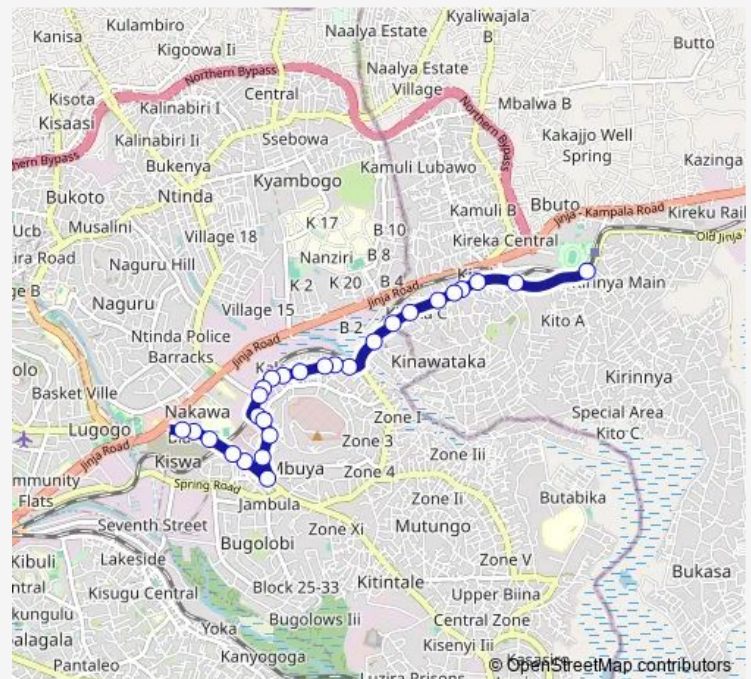

Thursday 06:30-19:00

Friday 06:30-19:00

Saturday 06:30-19:00

Sunday 06:30-19:00

Route info

Direction: Kavule Taxi Stage

Stops: 27

Trip Duration: 0 hour 39 min

IC152 — Kavule Taxi Stage-Nakawa Taxi Park

Ministry of Defence Headquarters

Betsam Students Hostel

Landmark Apartments - Akamwesi Hostel

Mubs Nakawa

Uganda Institute of Information

Ura

Direction