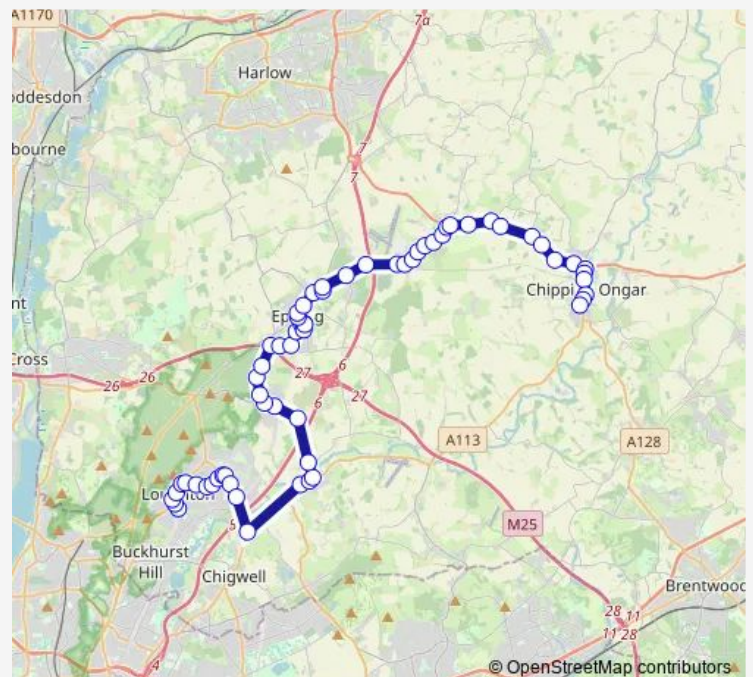

Bus 18C

[Go to website](#)

Direction

Two Brewers — Loughton Station

62 stops

[Open route schedule](#)

Two Brewers

Stanley Place

Elm Gardens

The Kings Head

Park Close

Route schedule

Two Brewers — Loughton Station

Monday 06:54

Tuesday 06:54

Wednesday 06:54

Thursday 06:54

Friday 06:54

Saturday 06:50

Sunday —

Route info

Direction: Two Brewers

Stops: 62

Trip Duration: 0 hour 55 min

■ 18C

Hurricane Way

Woodside

Coopersale Turning

St Margaret's Hospital

St Margaret's Hospital - main Rd

Maltings Lane

Council Offices