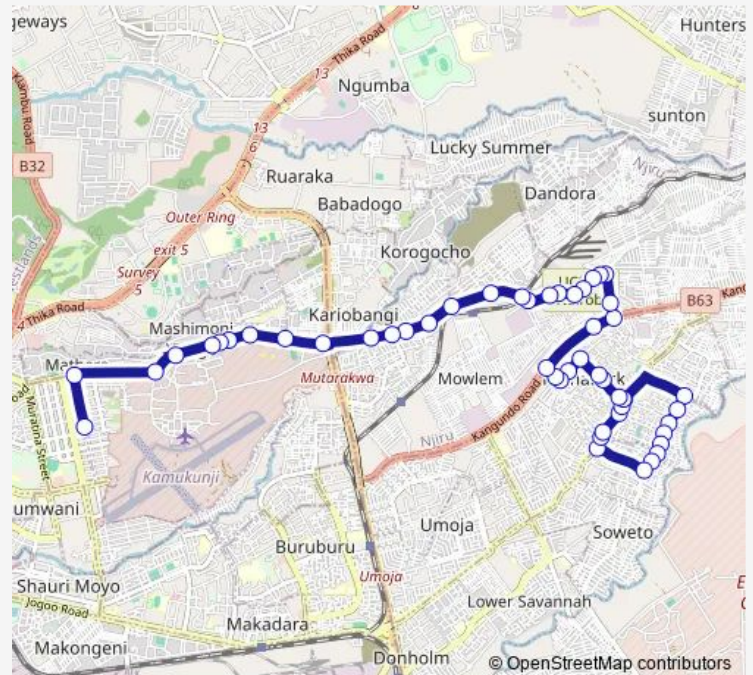

Thursday 06:00

Friday 06:00

Saturday 06:00

Sunday 06:00

Route info

Direction: Kanisani/Komarocks Phase 2

Stops: 51

Trip Duration: 0 hour 50 min

18C — Eastleigh-Rounda-Dandora-Kayole

K Mall/Phase 4

Koma Junction

Mysa

Saika Junction

Ole Suyean Guest Hs

Maili Saba

Maili Saba D

Thursday 06:00

Friday 06:00

Saturday 06:00

Sunday 06:00

Route info

Direction: Eastleigh Terminal

Stops: 34

Trip Duration: 0 hour 36 min