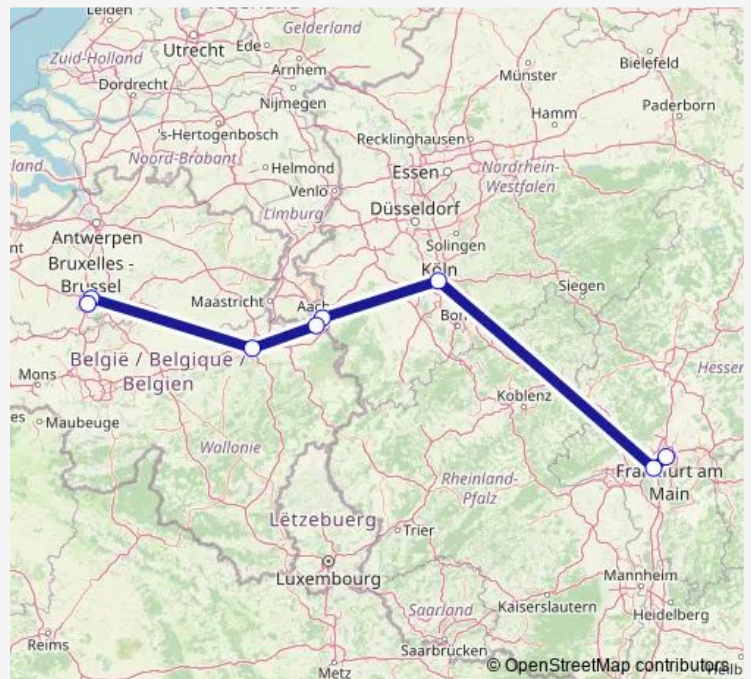

Rail ICE 14

[Go to website](#)

Direction

undefined — undefined

0 stops

[Open route schedule](#)

Route schedule

undefined — undefined

Monday —

Tuesday —

Wednesday —

Thursday —

Friday —

Saturday —

Sunday 14:29

Route info

Direction:

Stops: 0

Trip Duration: — min

ICE 14

Direction

undefined — undefined

0 stops

[Open route schedule](#)**Route schedule**

undefined — undefined

Monday	14:16-14:29
Tuesday	14:16-14:29
Wednesday	14:16-14:29
Thursday	14:16-14:29
Friday	14:16-14:29
Saturday	14:16-14:29
Sunday	14:16-14:29

Route info

Direction:

Stops: 0

Trip Duration: – min