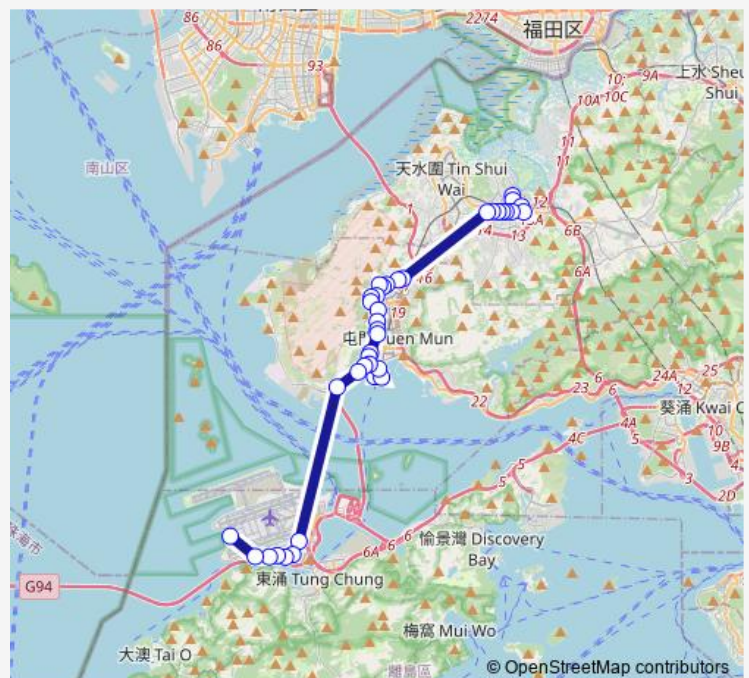

[Ctb] YAN TIN Estate, Tsing LUN Road → [Kmb] SIU Hong Road → [Lrtfeeder] SIU Hong Court → [Lwb] SIU Hong Road

[Ctb] Ching TIN Estate → [Kmb] Ching TIN Estate → [Lrtfeeder] YAN PO Road Public Transport Interchange → [Lwb] Ching TIN Estate

### Route schedule

[Kmb] Yuen Long (TAK YIP Street) → [Lwb] Yuen Long (TAK YIP Street) — [Ctb] Aircraft Maintenance Area → [Lwb] Aircraft Maintenance Area

Monday	06:00
Tuesday	06:00
Wednesday	06:00
Thursday	06:00
Friday	06:00
Saturday	—
Sunday	—

### Route info

Direction: [Kmb] Yuen Long (TAK YIP Street) → [Lwb] Yuen Long (TAK YIP Street)

Stops: 39

Trip Duration: 1 hour 37 min

[Ctb] Novo Land, YAN PO Road|[Kmb] Novo Land|[Lrtfeeder] Ching TIN Estate|[Lwb] Novo Land