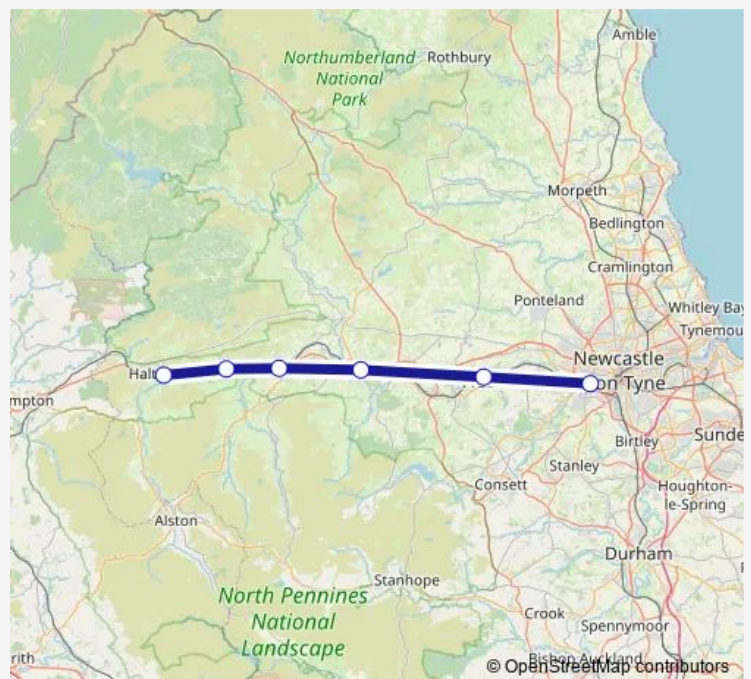

### Route info

Direction: Metrocentre

Stops: 6

Trip Duration: 1 hour 31 min

■ Nt:Mce->Hwh — NT replacement bus service from MCE to Hwh

Nt:Mce->Hwh Rail Replacement Bus Service time schedules and route maps are available in an offline PDF at busmaps.com. Use the busmaps.com website to see live bus times, train schedule or subway schedule, and step-by-step directions for all public transit in Bardonia Mill