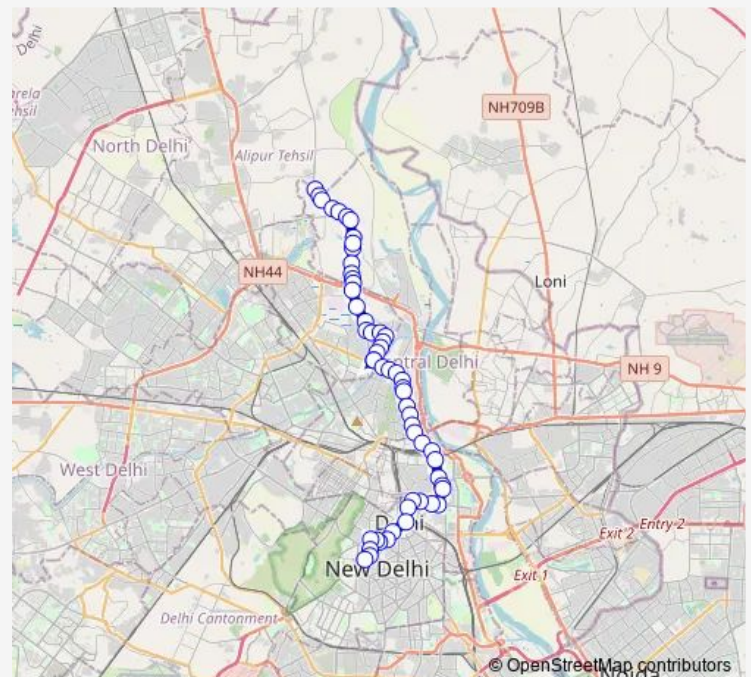

Bus 185down

[Go to website](#)

Direction

nathu Pura Terminal — Kendriya Terminal

56 stops

[Open route schedule](#)

- nathu Pura Terminal
- Nathu Pura Crossing
- Amrit Vihar Colony
- Kaushik Enclave
- Laxmi Vihar
- Burari Garhi
- Ekta Garden Harijan Basti
- Fracc School
- Sarvodhya Vidhyalay B
- Balti Factory
- Bangali Colony
- Jharoda Dairy Crossing
- Burari Authority
- Jharoda Crossing
- Sant Sarover
- CV Raman Iti
- Nirankari Colony
- Radio Colony
- Bhai Parmanand Colony
- Mukherji Nagar Bandh/Tank
- Mukharji Nagar Xing

Route schedule

nathu Pura Terminal — Kendriya Terminal

Monday	05:45-20:30
Tuesday	05:45-20:30
Wednesday	05:45-20:30
Thursday	05:45-20:30
Friday	05:45-20:30
Saturday	05:45-20:30
Sunday	05:45-20:30

Route info

Direction: nathu Pura Terminal

Stops: 56

Trip Duration: 1 hour 31 min

185down

BusMaps

Indra Vihar

BBM Depot

Sewa Kutir