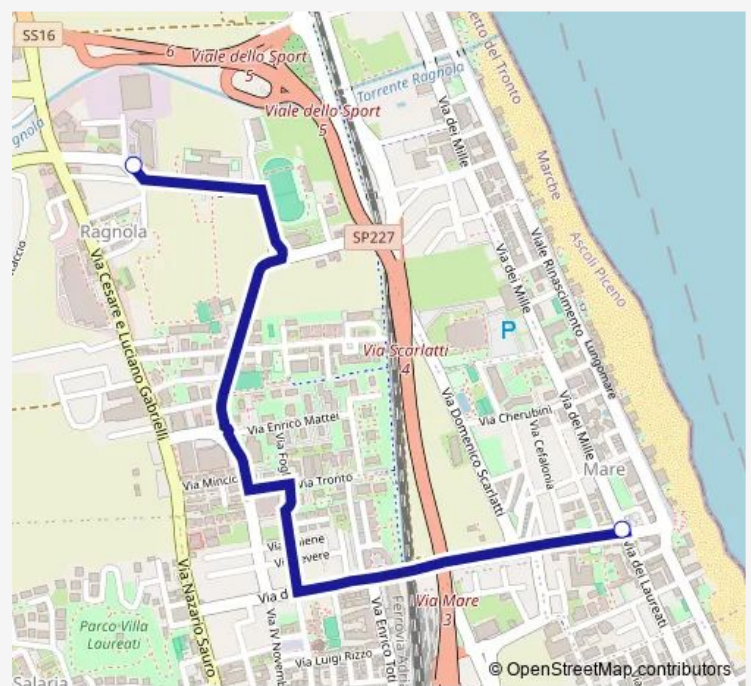

Bus Rotonda Porto D'Ascoli (BAR Delle Rose)-VIA
Mare-VIA Musone-VIA Tronto-VIA Mattei-VIA Mamiani (Cor-
sa A Vuoto)

[Go to website](#)**Direction**

F.Ta 16 V. DEI Mille B.Delle Rose — S. Benedetto DEL
TR. - VIA Mamiani Depos

2 stops

[Open route schedule](#)

F.Ta 16 V. DEI Mille B.Delle Rose

S. Benedetto DEL TR. - VIA Mamiani Depos

Route schedule

F.Ta 16 V. DEI Mille B.Delle Rose — S. Benedetto DEL
TR. - VIA Mamiani Depos

Monday	24:00-00:20 ⁺¹
Tuesday	24:00-00:20 ⁺¹
Wednesday	24:00-00:20 ⁺¹
Thursday	24:00-00:20 ⁺¹
Friday	24:00-00:20 ⁺¹
Saturday	24:00-00:20 ⁺¹
Sunday	—

Route info

Direction: F.Ta 16 V. DEI Mille B.Delle Rose

Stops: 2

Trip Duration: 0 hour 10 min

Bus time schedules and route maps are available in an offline PDF at busmaps.com. Use the busmaps.com website to see live bus times, train schedule or subway schedule, and step-by-step directions for all public transit in San Benedetto del Tronto