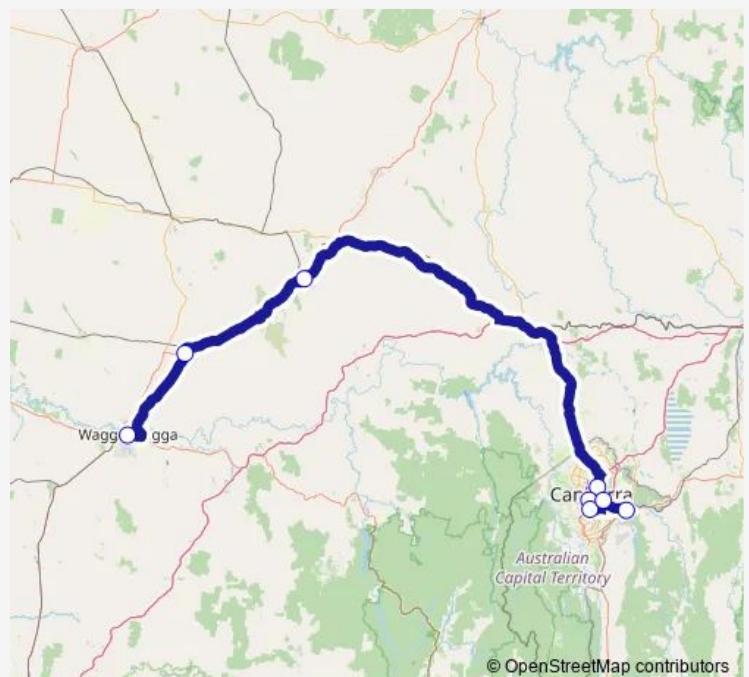

Regional Coach Service 704 Wagga Wagga to Queanbeyan Bus Interchange

[Go to website](#)

Direction

Wagga Wagga Station, Coach Bay 1 — Queanbeyan Interchange, Stand 4

8 stops

[Open route schedule](#)

Wagga Wagga Station, Coach Bay 1

Junee Station, Coach Stop

Cootamundra Station, Coach Bay 1

Alinga St After Marcus Clarke St

John James Hospital, Strickland Cr

Canberra Hospital, Yamba Dr

Canberra Station, Coach Stop

Queanbeyan Interchange, Stand 4

Route schedule

Wagga Wagga Station, Coach Bay 1 — Queanbeyan Interchange, Stand 4

Monday	—
Tuesday	07:00
Wednesday	—
Thursday	07:00
Friday	—
Saturday	07:00
Sunday	—

Route info

Direction: Wagga Wagga Station, Coach Bay 1

Stops: 8

Trip Duration: 4 hour 20 min

704 Regional Coach Service time schedules and route maps are available in an offline PDF at busmaps.com. Use the busmaps.com website to see live bus times, train schedule or subway schedule, and step-by-step directions for all public transit in Canberra