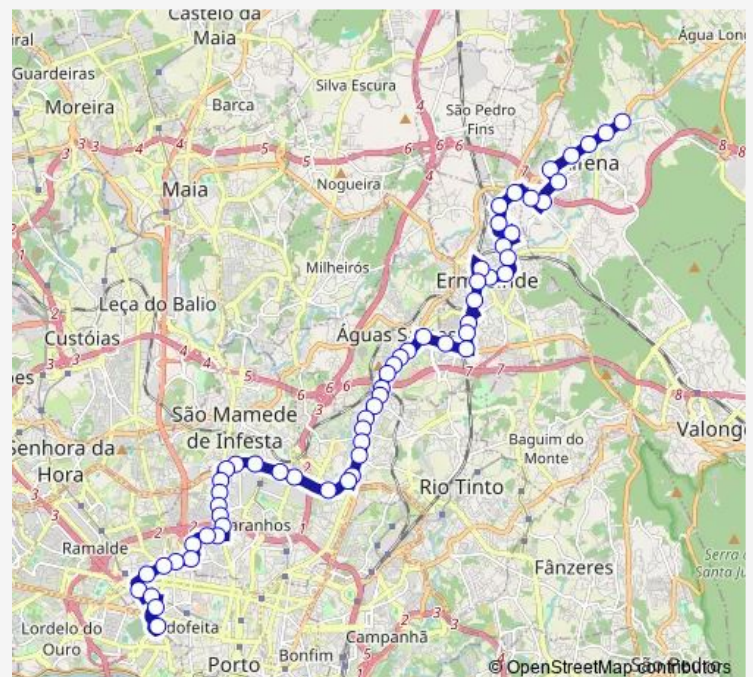

Thursday 06:00-21:30

Friday 06:00-21:30

Saturday 06:15-21:30

Sunday 06:15-21:30

Route info

Direction: LGO DA Codiceira

Stops: 59

Trip Duration: 1 hour 3 min