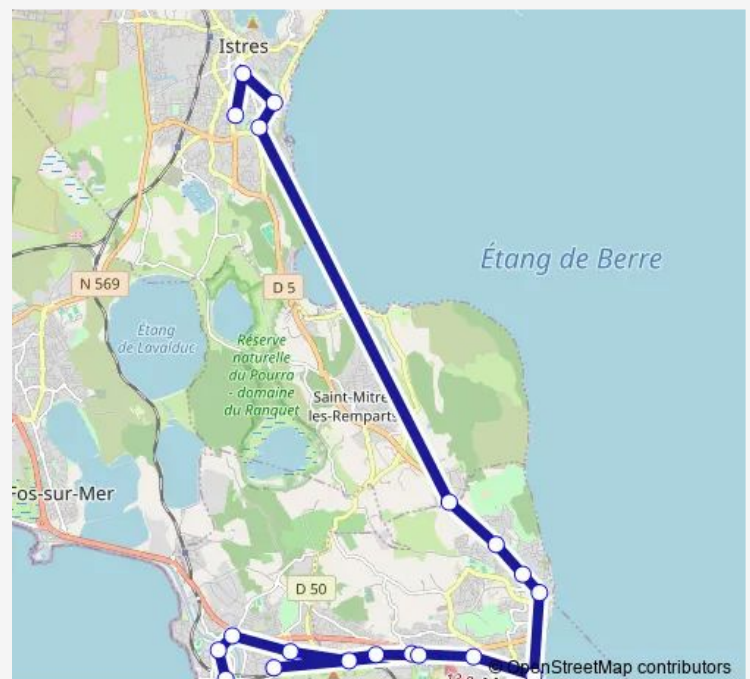

Bus 704 Istres - Port de Bouc

[Go to website](#)

Direction

Lycée Rimbaud — La Gare

19 stops

[Open route schedule](#)

Lycée Rimbaud

Gare Routière

La Gare

Route schedule

Lycée Rimbaud — La Gare

Monday 17:20

Tuesday 17:20

Wednesday 12:15

Thursday 17:20

Friday 17:20

Saturday —

Sunday —

Route info

Direction: Lycée Rimbaud

Stops: 19

Trip Duration: 1 hour 0 min

704 — Istres - Port de Bouc

704 Bus time schedules and route maps are available in an offline PDF at busmaps.com. Use the busmaps.com website to see live bus times, train schedule or subway schedule, and step-by-step directions for all public transit in Istres