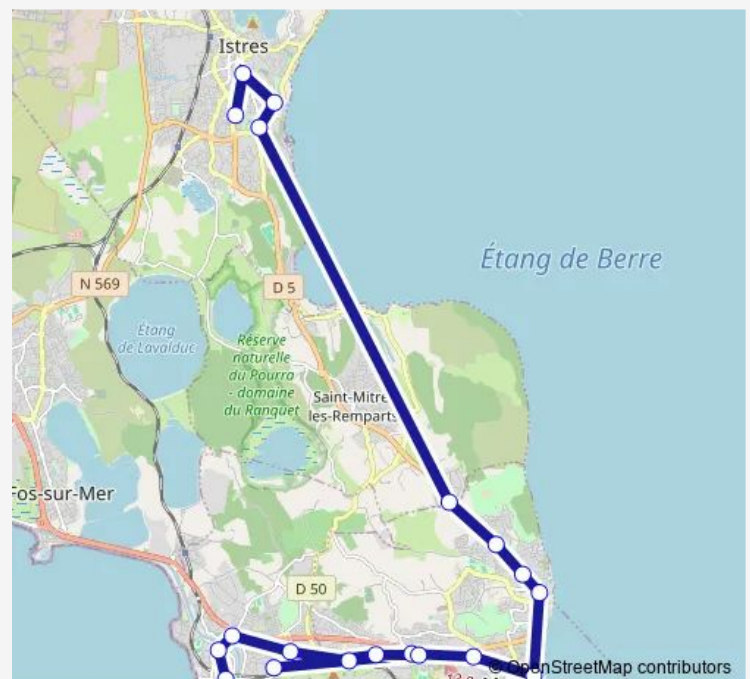

Bus 704 Istres - Port de Bouc

[Go to website](#)

Direction

Lycée Rimbaud — La Gare

19 stops

[Open route schedule](#)

Lycée Rimbaud

Gare Routière

La Gare

Route schedule

Lycée Rimbaud — La Gare

Monday 17:20

Tuesday 17:20

Wednesday 12:15

Thursday 17:20

Friday 17:20

Saturday —

Sunday —

Route info

Direction: Lycée Rimbaud

Stops: 19

Trip Duration: 0 hour 49 min

704 — Istres - Port de Bouc

704 Bus time schedules and route maps are available in an offline PDF at busmaps.com. Use the busmaps.com website to see live bus times, train schedule or subway schedule, and step-by-step directions for all public transit in Istres