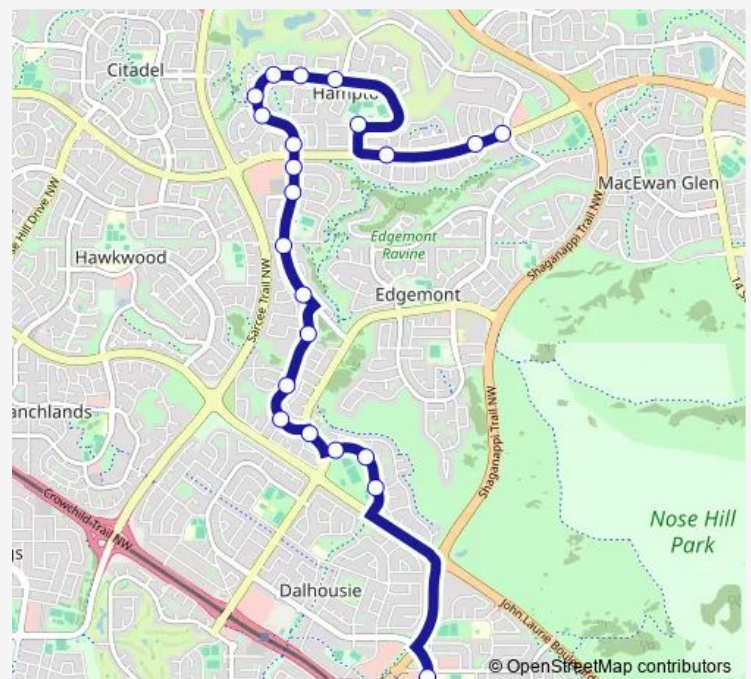

EB Hamptons BV @ Hamptons HE Nw

Hamptons Bus Terminal Wb

EB Country Hills BV @ Hamptons BV NW

EB Country Hills BV @ Edgeridge GA NW

EB Country Hills BV @ Edgeridge PA NW

Route schedule

NB Northland DR @ 52 AV Nw — EB Country Hills BV @ Edgebrook BV NW

Monday 15:20

Tuesday 15:20

Wednesday 15:20

Thursday 15:20

Friday 13:10

Saturday —

Sunday —

Route info

Direction: NB Northland DR @ 52 AV Nw

Stops: 22

Trip Duration: 0 hour 22 min

704 — Churchill/Edgepark Blvd

Direction

WB Country Hills BV @ Hamptons DR NW — SB Northland DR @ 52 AV Nw

22 stops

[Open route schedule](#)