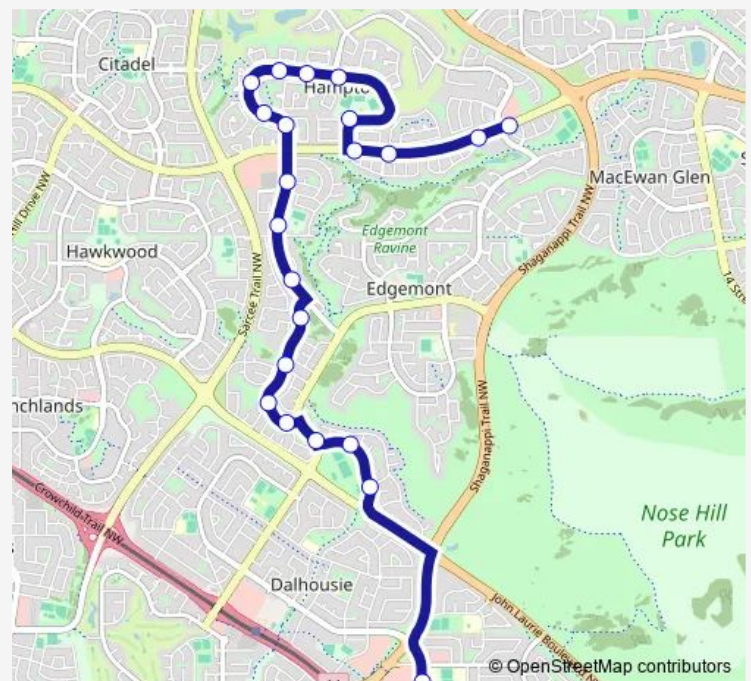

EB Hamptons BV @ Hamptons HE Nw

Hamptons Bus Terminal Wb

EB Country Hills BV @ Hamptons BV Nw

EB Country Hills BV @ Edgeridge GA Nw

EB Country Hills BV @ Edgeridge PA Nw

Route schedule

NB Northland DR @ 52 AV Nw — EB Country Hills BV @ Edgebrook BV Nw

Monday 15:20

Tuesday 15:20

Wednesday 15:20

Thursday 15:20

Friday 13:10

Saturday —

Sunday —

Route info

Direction: NB Northland DR @ 52 AV Nw

Stops: 22

Trip Duration: 0 hour 22 min

704 — Churchill/Edgepark Blvd

Direction

WB Country Hills BV @ Hamptons DR Nw — SB Northland DR @ 52 AV Nw

22 stops

[Open route schedule](#)