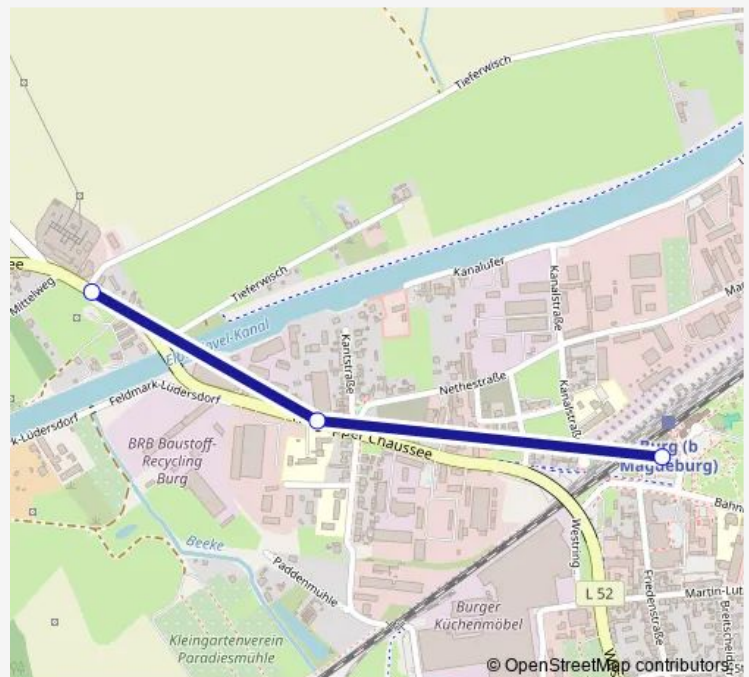

Route info

Direction: Burg, Busbahnhof Bstg.4

Stops: 3

Trip Duration: 0 hour 3 min

Direction

Möser, Brunnenbreite — Hohenwarthe, Sportplatz

11 stops

[Open route schedule](#)