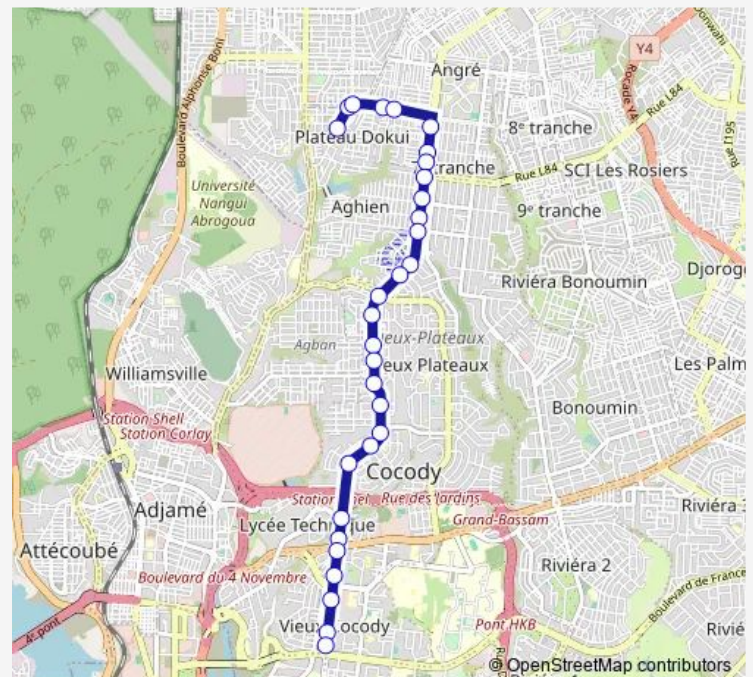

Thursday 06:00

Friday 06:00

Saturday 06:00

Sunday 06:00

Route info

Direction: Terminus 704 St-Jean

Stops: 36

Trip Duration: 0 hour 55 min