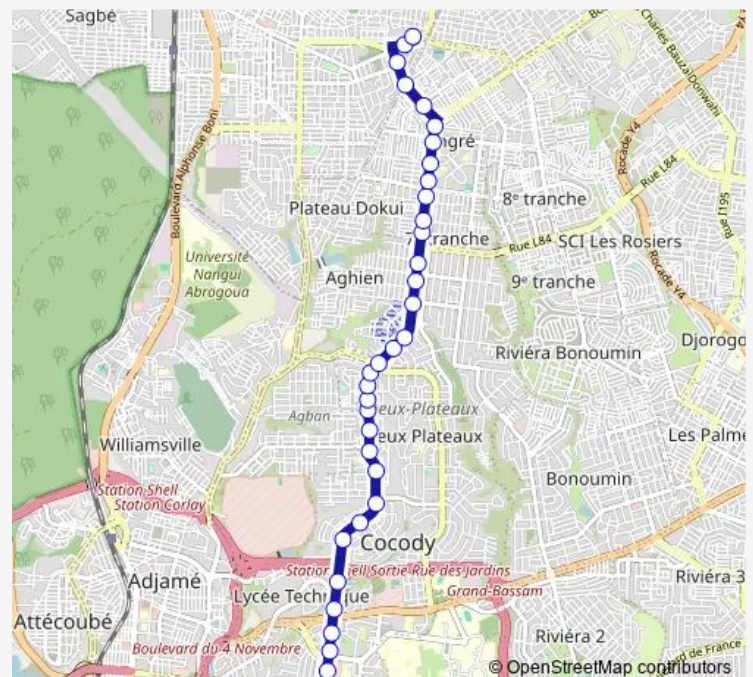

Thursday 06:00

Friday 06:00

Saturday 06:00

Sunday 06:00

Route info

Direction: Centre Commercial du Dokui

Stops: 30

Trip Duration: 0 hour 34 min