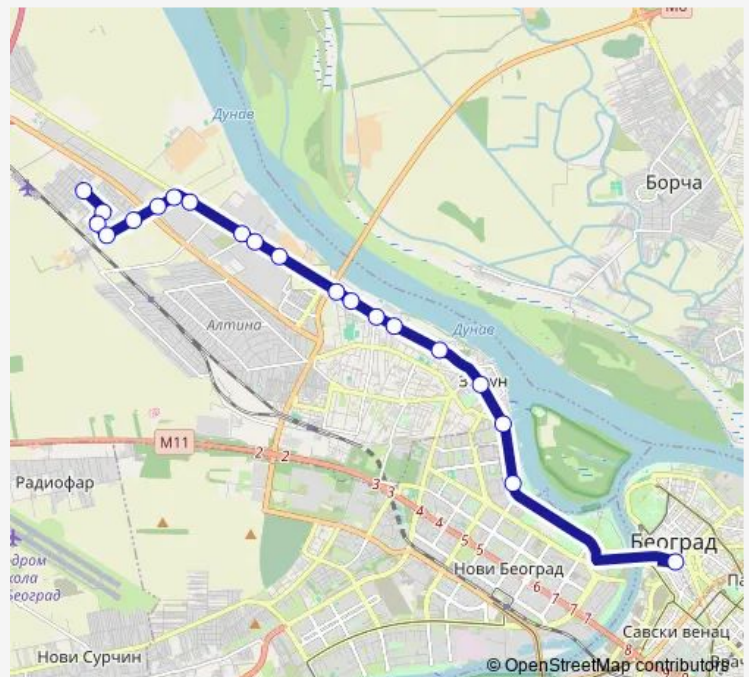

Route schedule

Zemun Polje — Zeleni Venac

Monday 04:40-23:50

Tuesday 04:40-23:50

Wednesday 04:40-23:50

Thursday 04:40-23:50

Friday 04:40-23:50

Saturday 05:00-23:05

Sunday 05:00-23:05

Route info

Direction: Zemun Polje

Stops: 20

Trip Duration: 0 hour 43 min

704 — Zeleni Venac - Zemun Polje

Direction

Zeleni Venac — Zemun Polje

Monday 05:20-23:40

Tuesday 05:20-23:40

Wednesday 05:20-23:40

Thursday 05:20-23:40

Friday 05:20-23:40

Saturday 05:20-23:40

Sunday 05:20-23:40

Route info