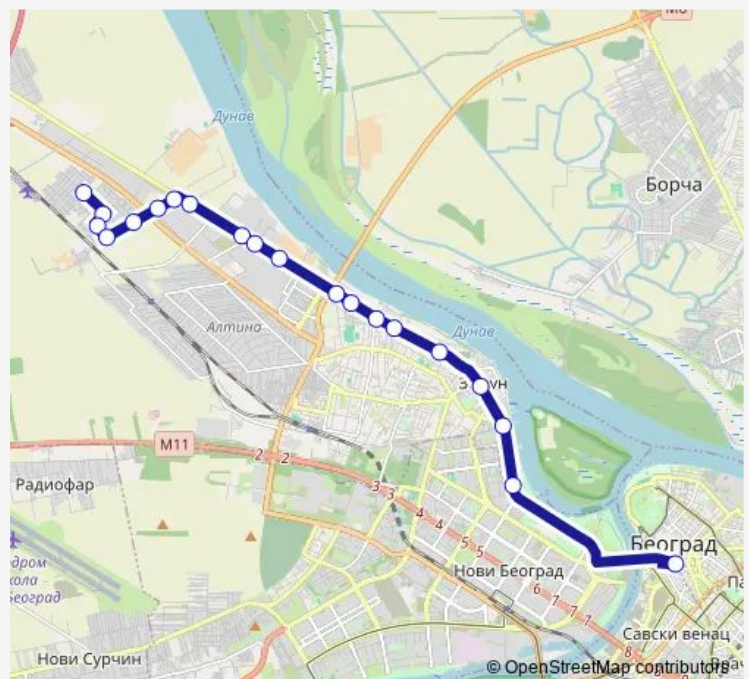

Route schedule

Zemun Polje — Zeleni Venac

Monday 04:40-23:50

Tuesday 04:40-23:50

Wednesday 04:40-23:50

Thursday 04:40-23:50

Friday 04:40-23:50

Saturday 05:00-23:05

Sunday 05:00-23:05

Route info

Direction: Zemun Polje

Stops: 20

Trip Duration: 0 hour 43 min

704 — Zeleni Venac - Zemun Polje

Direction

Zeleni Venac — Zemun Polje

Monday 05:20-23:40

Tuesday 05:20-23:40

Wednesday 05:20-23:40

Thursday 05:20-23:40

Friday 05:20-23:40

Saturday 05:20-23:40

Sunday 05:20-23:40

Route info