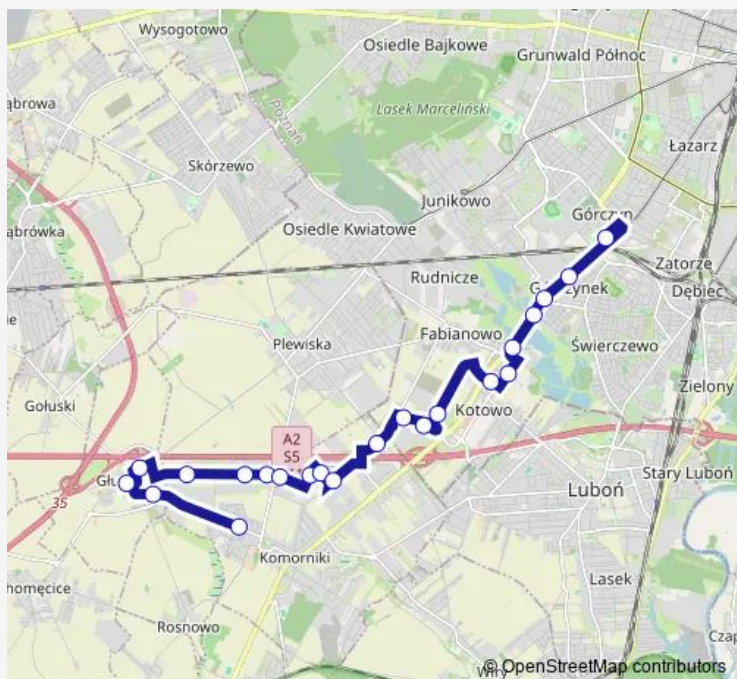

Komornicka

Ostatnia

Bojanowska

Route schedule

Komorniki/Topolowa — Górczyn Pkm

Monday 04:46-22:16

Tuesday 04:46-22:16

Wednesday 04:46-22:16

Thursday 04:46-22:16

Friday 04:46-22:16

Saturday —

Sunday —

Route info

Direction: Komorniki/Topolowa

Stops: 22

Trip Duration: 0 hour 33 min