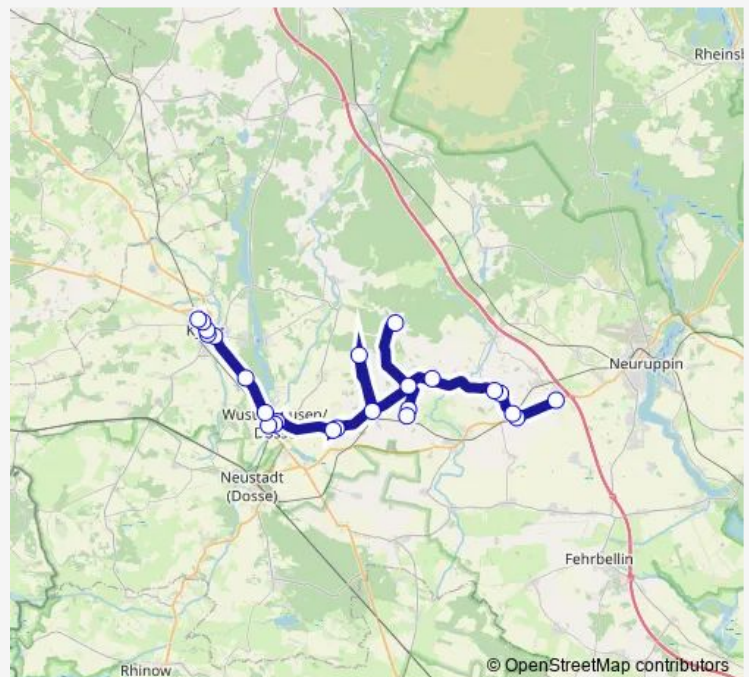

Heinrichsfelde (bei Kyritz), B5

Kyritz, Berliner Str.

Kyritz, Friedhof

Route schedule

Dabergotz — Kyritz, Am Bürgerpark Bhf

Monday 09:00-16:07

Tuesday 09:00-16:07

Wednesday 09:00-16:07

Thursday 09:00-16:07

Friday 09:00-16:07

Saturday —

Sunday —

Route info

Direction: Dabergotz

Stops: 24

Trip Duration: 0 hour 43 min