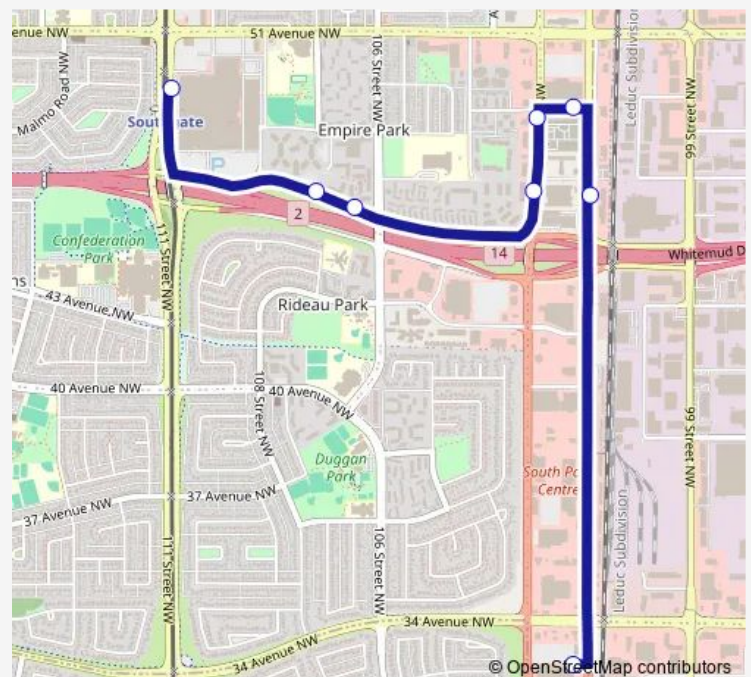

Gateway Boulevard & 48 Avenue

Calgary Trail & 48 Avenue

Calgary Trail SB & 45 Avenue

106 Street & Whitemud Drive

108 Street & Whitemud Drive

Southgate Transit Centre Bay R

Route schedule

South Trail Plaza — Southgate Transit Centre Bay R

Monday 06:12-23:12

Tuesday 06:12-23:12

Wednesday 06:12-23:12

Thursday 06:12-23:12

Friday 06:12-23:12

Saturday 09:17-20:17

Sunday 09:15-20:15

Route info

Direction: South Trail Plaza

Stops: 8

Trip Duration: 0 hour 13 min

704 — Southgate - Southpark

Direction

Southgate Transit Centre Bay R — South Trail Plaza

12 stops

[Open route schedule](#)

Southgate Transit Centre Bay R

110 Street & 51 Avenue

108 Street & 51 Avenue

106 Street & 51 Avenue

106 Street & 47 Avenue

106 Street & Whitemud Drive

105 Street & 42 Avenue

105 Street & 42 Avenue