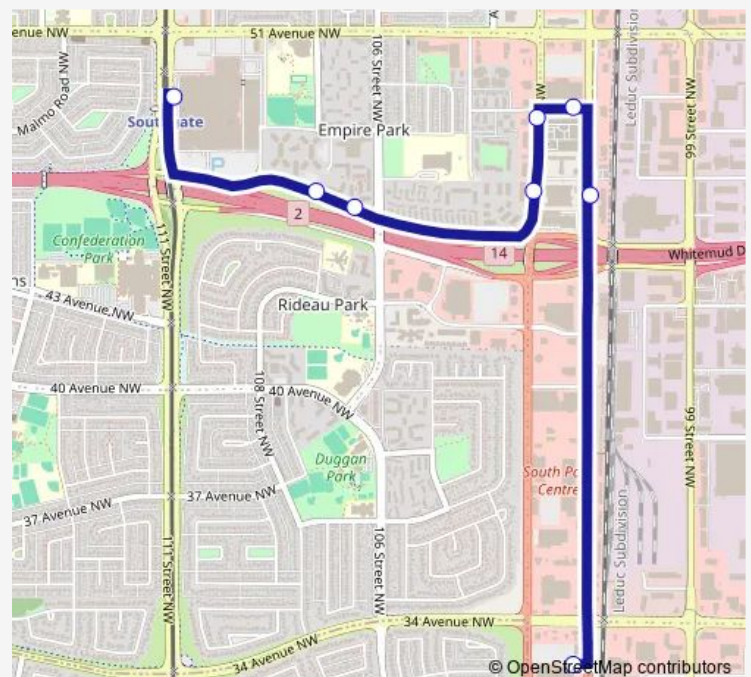

Calgary Trail SB & 45 Avenue

106 Street & Whitemud Drive

108 Street & Whitemud Drive

Southgate Transit Centre Bay R

### Route schedule

South Trail Plaza — Southgate Transit Centre Bay R

Monday 06:12-23:12

Tuesday 06:12-23:12

Wednesday 06:12-23:12

Thursday 06:12-23:12

Friday 06:12-23:12

Saturday 09:17-20:17

### Route info

Direction: South Trail Plaza

Stops: 8

Trip Duration: 0 hour 10 min

704 — Southgate - Southpark

## Direction

Southgate Transit Centre Bay R — South Trail Plaza

12 stops

[Open route schedule](#)

Southgate Transit Centre Bay R

110 Street & 51 Avenue

108 Street & 51 Avenue

106 Street & 51 Avenue