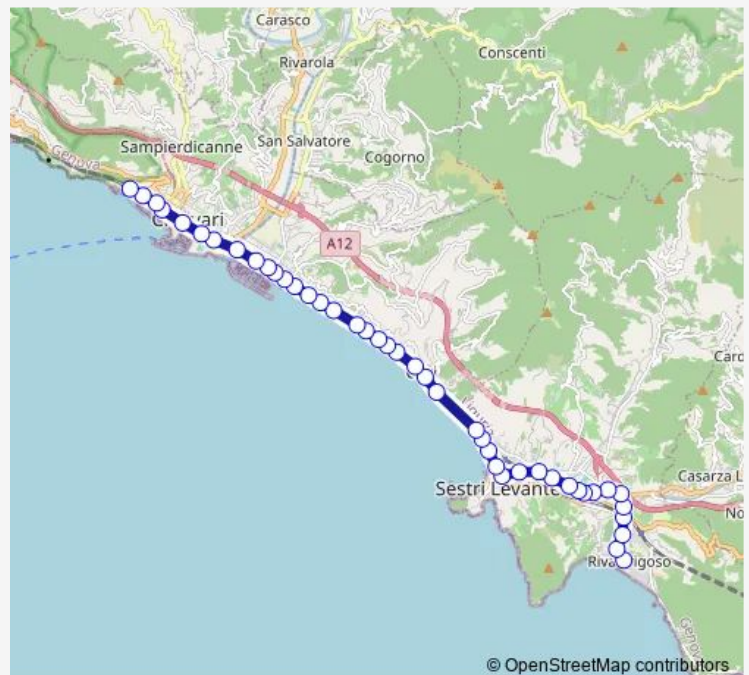

Via Aurelia - Cavi Borgo

Route schedule

Riva Trigoso — Colonia Fara capolinea

Monday 05:35-20:35

Tuesday 05:35-20:35

Wednesday 05:35-20:35

Thursday 05:35-20:35

Friday 05:35-20:35

Saturday 05:35-20:35

Sunday 06:35-20:35

Route info

Direction: Riva Trigoso

Stops: 43

Trip Duration: 0 hour 40 min

Via Aurelia - Cavi Belvedere

Via Aurelia - Cavi ex Emporio Cavese

Wednesday 05:40-20:40

Thursday 05:40-20:40

Friday 05:40-20:40

Saturday 05:40-20:40

Sunday 05:40-20:40

Route info

Direction: Colonia Fara capolinea

Stops: 41