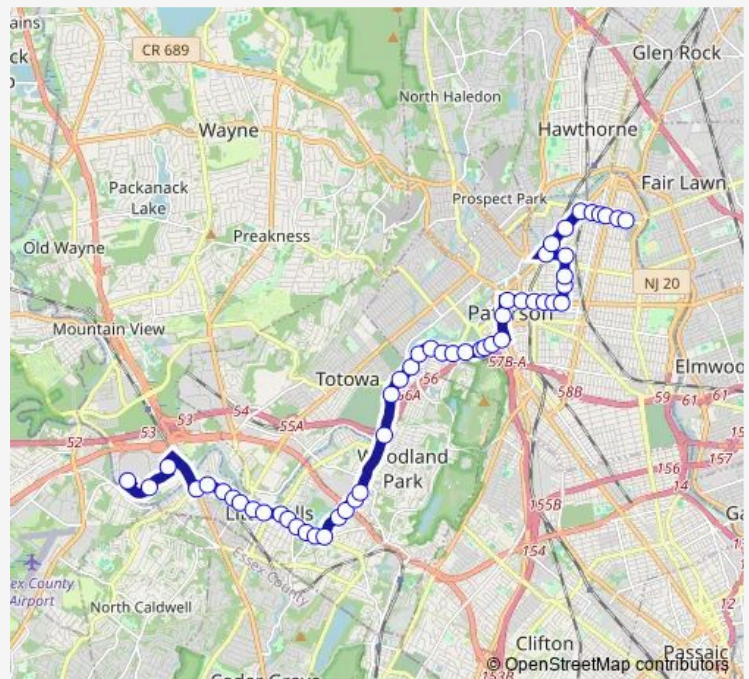

Browertown RD AT Briarwood Ct

Browertown RD AT Lackawanna Ave

Mcbride AVE AT Rose Pl

Route schedule

Willowbrook Mall Shoppers Stop — 5TH AVE AT East 26th St

Monday 06:35-20:45

Tuesday 06:35-20:45

Wednesday 06:35-20:45

Thursday 06:35-20:45

Friday 06:35-20:45

Saturday 06:05-20:40

Sunday 08:57-18:40

Route info

Direction: Willowbrook Mall Shoppers Stop

Stops: 52

Trip Duration: 0 hour 49 min

Mcbride AVE AT West 36th St

Mcbride AVE AT West 34th St

Mcbride AVE AT Glover Ave

Mcbride AVE AT Carlisle Ave

Grand & Nagle Sts, Paterson

Murray AVE AT Dayton St

Grand ST AT Rockland St

Grand ST AT NEW St

Grand ST AT Morris St

Grand ST AT Spruce St#

Grand ST AT Jersey St

Grand ST AT Marshall St

Main ST AT Market St

Broadway AT Washington St

Broadway AT Memorial Dr

Broadway AT Straight St