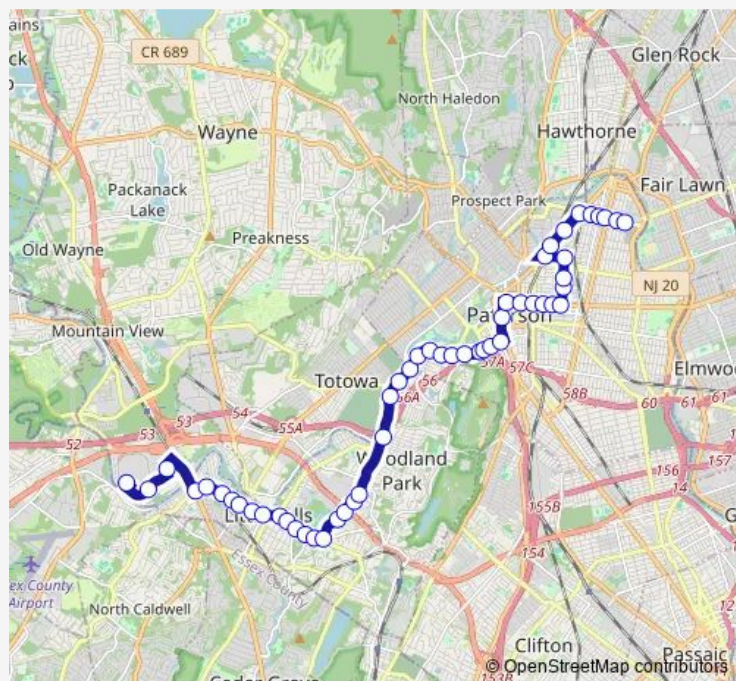

### Direction

Willowbrook Mall Shoppers Stop — 5TH AVE AT East 26th St

52 stops

[Open route schedule](#)

Willowbrook Mall Shoppers Stop

Willowbrook Blvd 385' W OF Willowbrook Blvd Extens

North LEG 207'N OF Willowbrook Blvd

Browertown RD AT Briarwood Ct

Browertown RD AT Lackawanna Ave

Mcbride AVE AT Rose Pl

### Route schedule

Willowbrook Mall Shoppers Stop — 5TH AVE AT East 26th St

Monday 06:35-20:45

Tuesday 06:35-20:45

Wednesday 06:35-20:45

Thursday 06:35-20:45

Friday 06:35-20:45

Saturday 06:05-20:40

### Route info

Direction: Willowbrook Mall Shoppers Stop

Stops: 52

Trip Duration: 0 hour 43 min

Mcbride AVE AT West 36th St

Mcbride AVE AT West 34th St

Mcbride AVE AT Glover Ave

Mcbride AVE AT Carlisle Ave