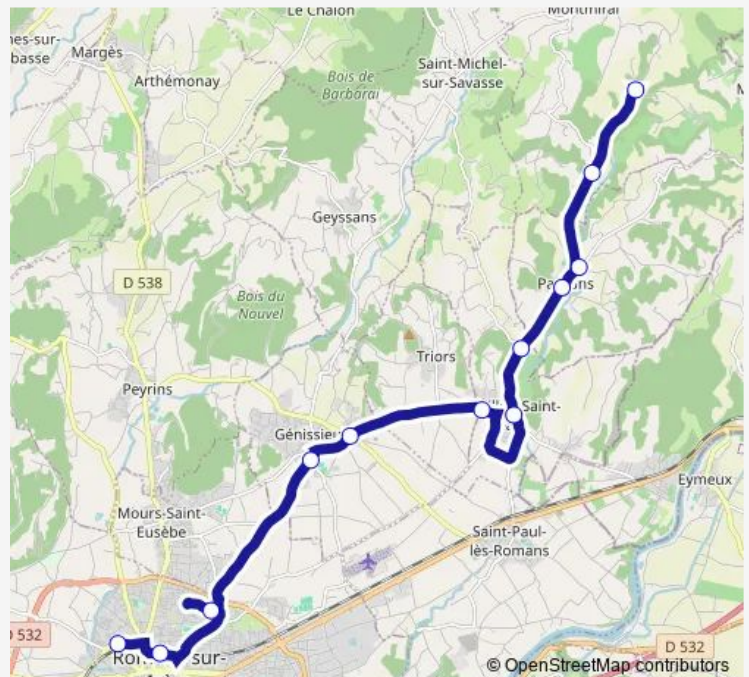

Bus 704 Ligne 700

[Go to website](#)

Direction

Lycee DU Dauphine — LE Thau

12 stops

[Open route schedule](#)

Lycee DU Dauphine

Romans Gare

LE Saladot

LE Thau

Route schedule

Lycee DU Dauphine — LE Thau

Monday	17:05
Tuesday	17:05
Wednesday	12:10
Thursday	17:05
Friday	17:05
Saturday	—
Sunday	—

Route info

Direction: Lycee DU Dauphine

Stops: 12

Trip Duration: 0 hour 37 min

704 — Ligne 700

704 Bus time schedules and route maps are available in an offline PDF at busmaps.com. Use the busmaps.com website to see live bus times, train schedule or subway schedule, and step-by-step directions for all public transit in Parnans