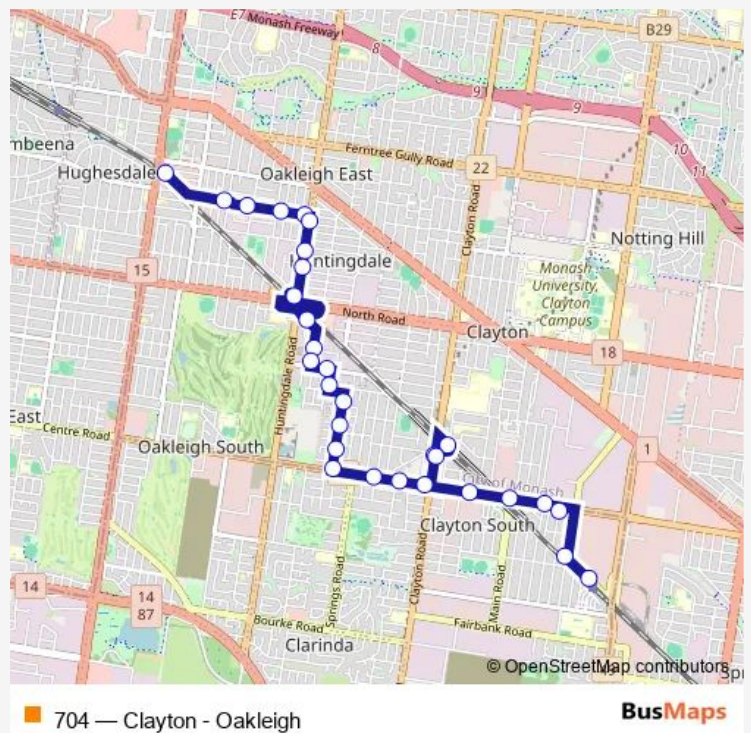

Huntingdale Station/Haughton Rd (Oakleigh)

Route schedule

Westall Station/Rayhur St (Clayton South) — Oakleigh Station/Portman St (Oakleigh)

Monday	06:07-21:09
Tuesday	06:07-20:53
Wednesday	06:07-20:53
Thursday	06:07-20:53
Friday	06:07-20:53
Saturday	07:10-21:09
Sunday	07:57-20:24

Route info

Direction: Westall Station/Rayhur St (Clayton South)

Stops: 31

Trip Duration: 0 hour 37 min

Croft St/Huntingdale Rd (Oakleigh)

Edward St/Huntingdale Rd (Oakleigh)

Huntingdale Rd/Burlington St (Oakleigh)

Oakleigh Station/Portman St (Oakleigh)

Direction

Oakleigh Station/Portman St (Oakleigh) — Westall Station/Rayhur St (Clayton South)

30 stops

[Open route schedule](#)

Oakleigh Station/Portman St (Oakleigh)

Westminster St/Burlington St (Oakleigh)

Direction: Oakleigh Station/Portman St (Oakleigh)

Stops: 30

Trip Duration: 0 hour 33 min

Collier Ave/Centre Rd (Clayton)

Moriah St/Centre Rd (Clayton)

Aonach St/Centre Rd (Clayton)

Centre Rd/Second St (Clayton South)