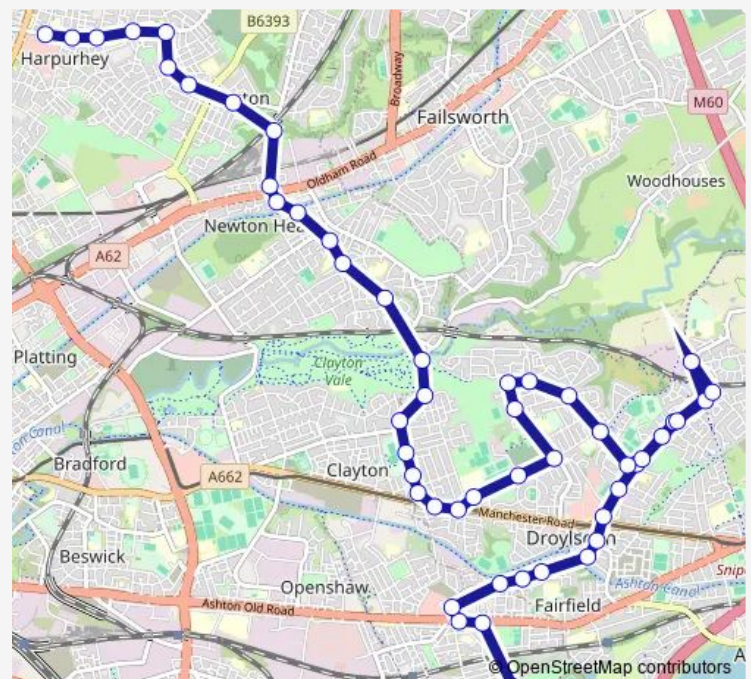

### Route schedule

Wright Robinson Sports College — Asda

Monday 15:25

Tuesday 15:25

Wednesday 15:25

Thursday 15:25

Friday 15:25

Saturday —

### Route info

Direction: Wright Robinson Sports College

Stops: 52

Trip Duration: 0 hour 55 min

704 — Wright Robinson Sports College - Harpurhey

Clough Road

Shrewsbury Road

Surrey Avenue

Post Office

Edward Street

Hillier Street North

Asda

**Direction**

Rochdale Road — Wright Robinson Sports College

50 stops

[Open route schedule](#)

## Route info

Direction: Rochdale Road

Stops: 50

Trip Duration: 1 hour 3 min

Fiveways Byron Avenue

Springfield Road

St Martin's Church

Greenside Lane