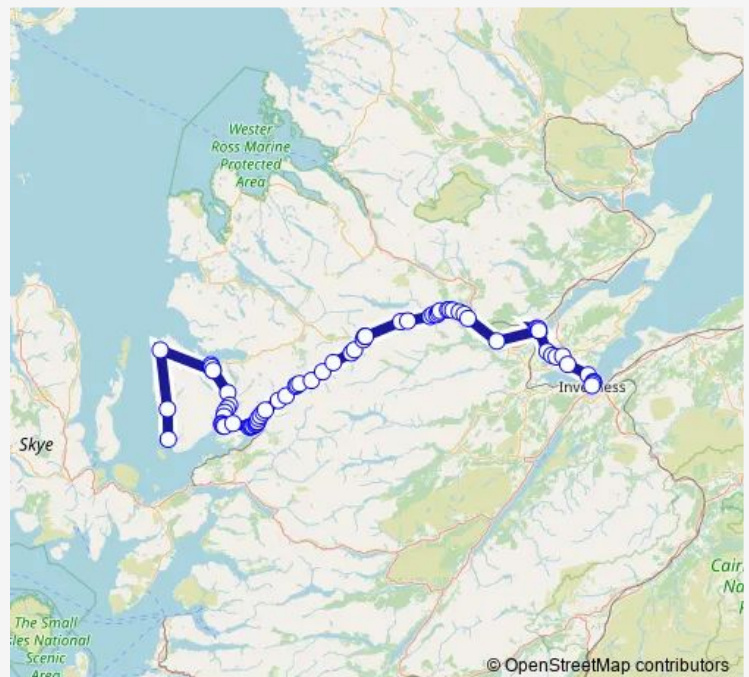

Thursday —

Friday —

Saturday 15:00

Sunday —

Route info

Direction: Bus Station Stance 6

Stops: 71

Trip Duration: 3 hour 20 min