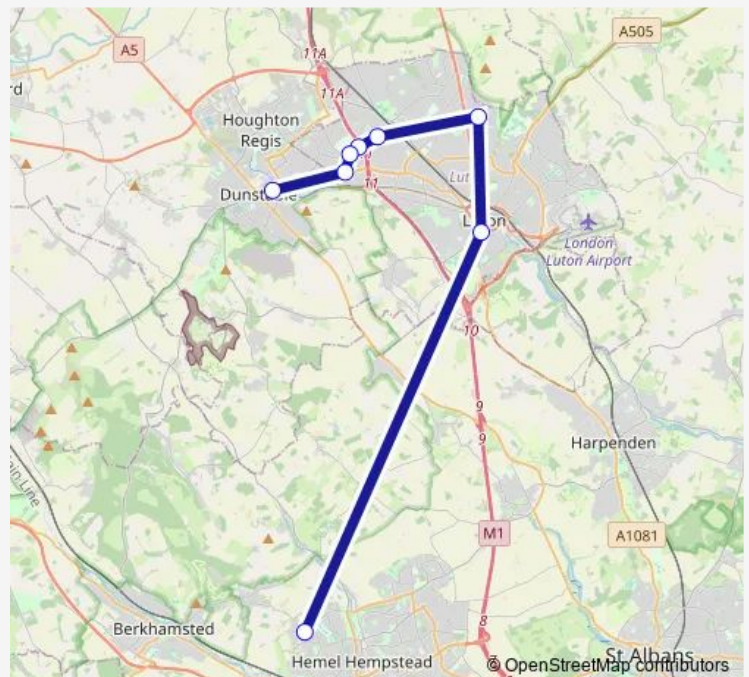

### Direction

John F Kennedy School Grounds — Priory View

8 stops

[Open route schedule](#)

John F Kennedy School Grounds

Holly Street

Blandford Avenue

Torquay Drive

### Route schedule

John F Kennedy School Grounds — Priory View

Monday 15:40

Tuesday 15:40

Wednesday 15:40

Thursday 15:40

Friday 15:40

Saturday —

### Route info

Direction: John F Kennedy School Grounds

Stops: 8

Trip Duration: 1 hour 0 min

704

**Direction**

Holly Street — John F Kennedy School Grounds

8 stops

## Route info

Direction: Holly Street

Stops: 8

Trip Duration: 1 hour 15 min

704 Bus time schedules and route maps are available in an offline PDF at busmaps.com. Use the busmaps.com website to see live bus times, train schedule or subway schedule, and step-by-step directions for all public transit in Luton