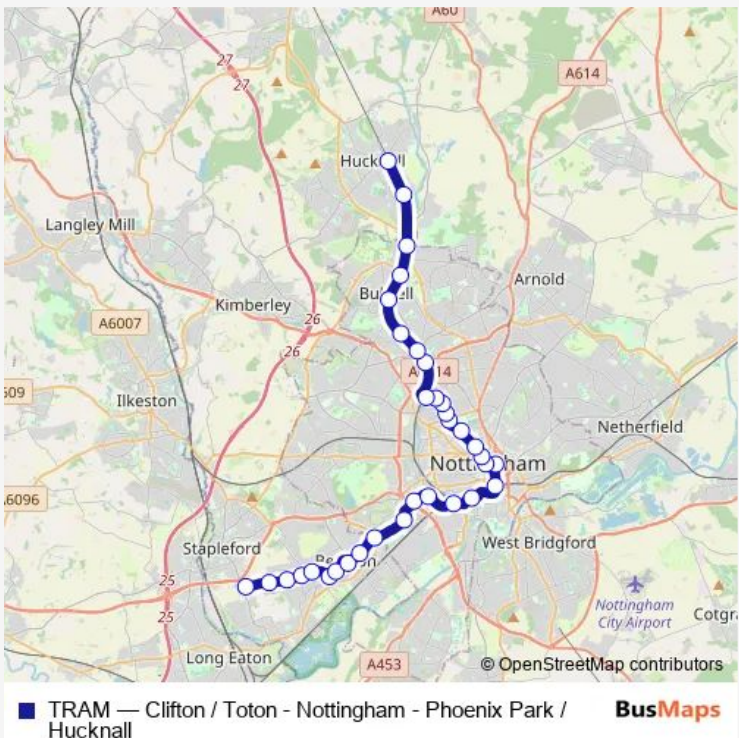

Tram TRAM Clifton / Toton - Nottingham - Phoenix Park / Hucknall

[Go to website](#)

Direction
 Toton Lane Tram Stop — Hucknall Tram Stop
 34 stops
[Open route schedule](#)

- Toton Lane Tram Stop
- Inham Road Tram Stop
- Eskdale Drive Tram Stop
- Bramcote Lane Tram Stop
- Cator Lane Tram Stop
- High Road - Central College Tram Stop
- Chilwell Road Tram Stop
- Beeston Centre Tram Stop
- Middle Street Tram Stop
- University Boulevard Tram Stop
- University of Nottingham Tram Stop
- Queens Medical Centre Tram Stop
- Gregory Street Tram Stop
- NG2 Tram Stop
- Meadows Way West Tram Stop
- Nottingham Station Tram Stop
- Lace Market Tram Stop
- Old Market Square Tram Stop
- Royal Centre Tram Stop
- NTU Tram Stop
- High School Tram Stop

The Forest Tram Stop

Noel Street Tram Stop

Beaconsfield Street Tram Stop

Shipstone Street Tram Stop

Wilkinson Street Tram Stop

Basford Tram Stop

David Lane Tram Stop

Highbury Vale Tram Stop