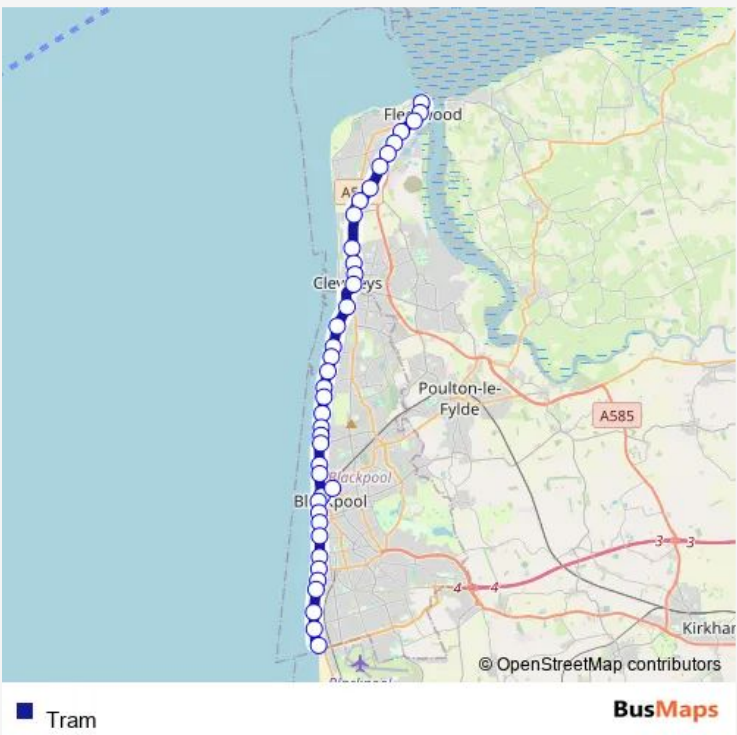

Tram Tram

[Go to website](#)

Direction
 Starr Gate (Blackpool Tramway) — Fleetwood Ferry (Blackpool Tramway)
 40 stops
[Open route schedule](#)

- Starr Gate (Blackpool Tramway)
- Harrow Place (Blackpool Tramway)
- Burlington Road West (Blackpool Tramway)
- Pleasure Beach (Blackpool Tramway)
- South Pier (Blackpool Tramway)
- Waterloo Road (Blackpool Tramway)
- St Chad's (Blackpool Tramway)
- Manchester Square (Blackpool Tramway)
- Central Pier (Blackpool Tramway)
- Tower (Blackpool Tramway)
- Talbot Road (Blackpool Tramway)
- Blackpool North Rail Station
- North Pier (Blackpool Tramway)
- Pleasant Street (Blackpool Tramway)
- Wilton Parade (Blackpool Tramway)
- Gynn Square (Blackpool Tramway)
- Cliffs Hotel (Blackpool Tramway)
- Cabin (Blackpool Tramway)
- Lowther Avenue (Blackpool Tramway)
- Cavendish Road (Blackpool Tramway)
- Bispham (Blackpool Tramway)

Route schedule
 Starr Gate (Blackpool Tramway) — Fleetwood Ferry (Blackpool Tramway)

| | |
|-----------|-------------|
| Monday | 05:00-23:15 |
| Tuesday | 05:00-23:15 |
| Wednesday | 05:00-23:15 |
| Thursday | 05:00-23:15 |
| Friday | 05:00-23:15 |
| Saturday | 06:00-23:15 |
| Sunday | 06:50-23:15 |

Route info
 Direction: Starr Gate (Blackpool Tramway)
 Stops: 40
 Trip Duration: 1 hour 15 min

Sandhurst Avenue (Blackpool Tramway)

Norbreck (Blackpool Tramway)

Norbreck North (Blackpool Tramway)

Little Bispham (Blackpool Tramway)

Broadwater (Blackpool Tramway)

Heathfield Road (Blackpool Tramway)

Lindel Road (Blackpool Tramway)

Stanley Road (Blackpool Tramway)

Fisherman's Walk (Blackpool Tramway)

London Street (Blackpool Tramway)

Victoria Street (Blackpool Tramway)